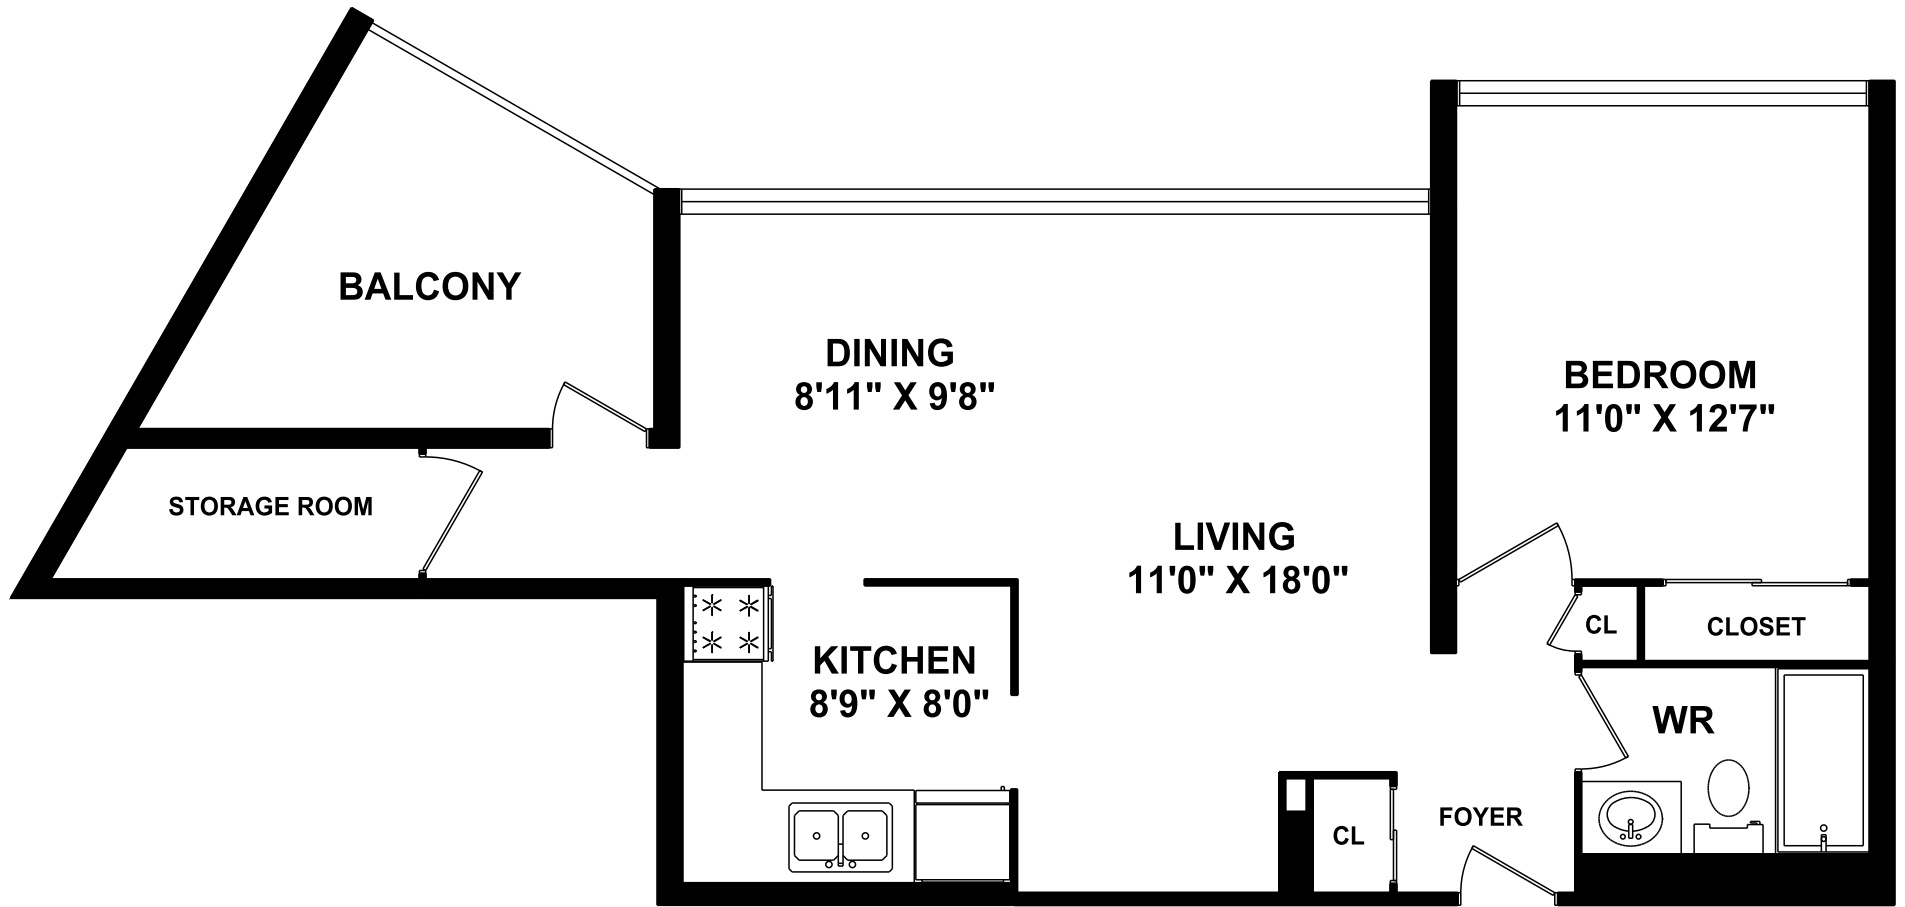

210 & 220 STEELES AVENUE WEST

BRAMPTON 905 457-2727 & 905 453-7545

ONE BEDROOM
728 SQUARE FEET

E.&O.E.