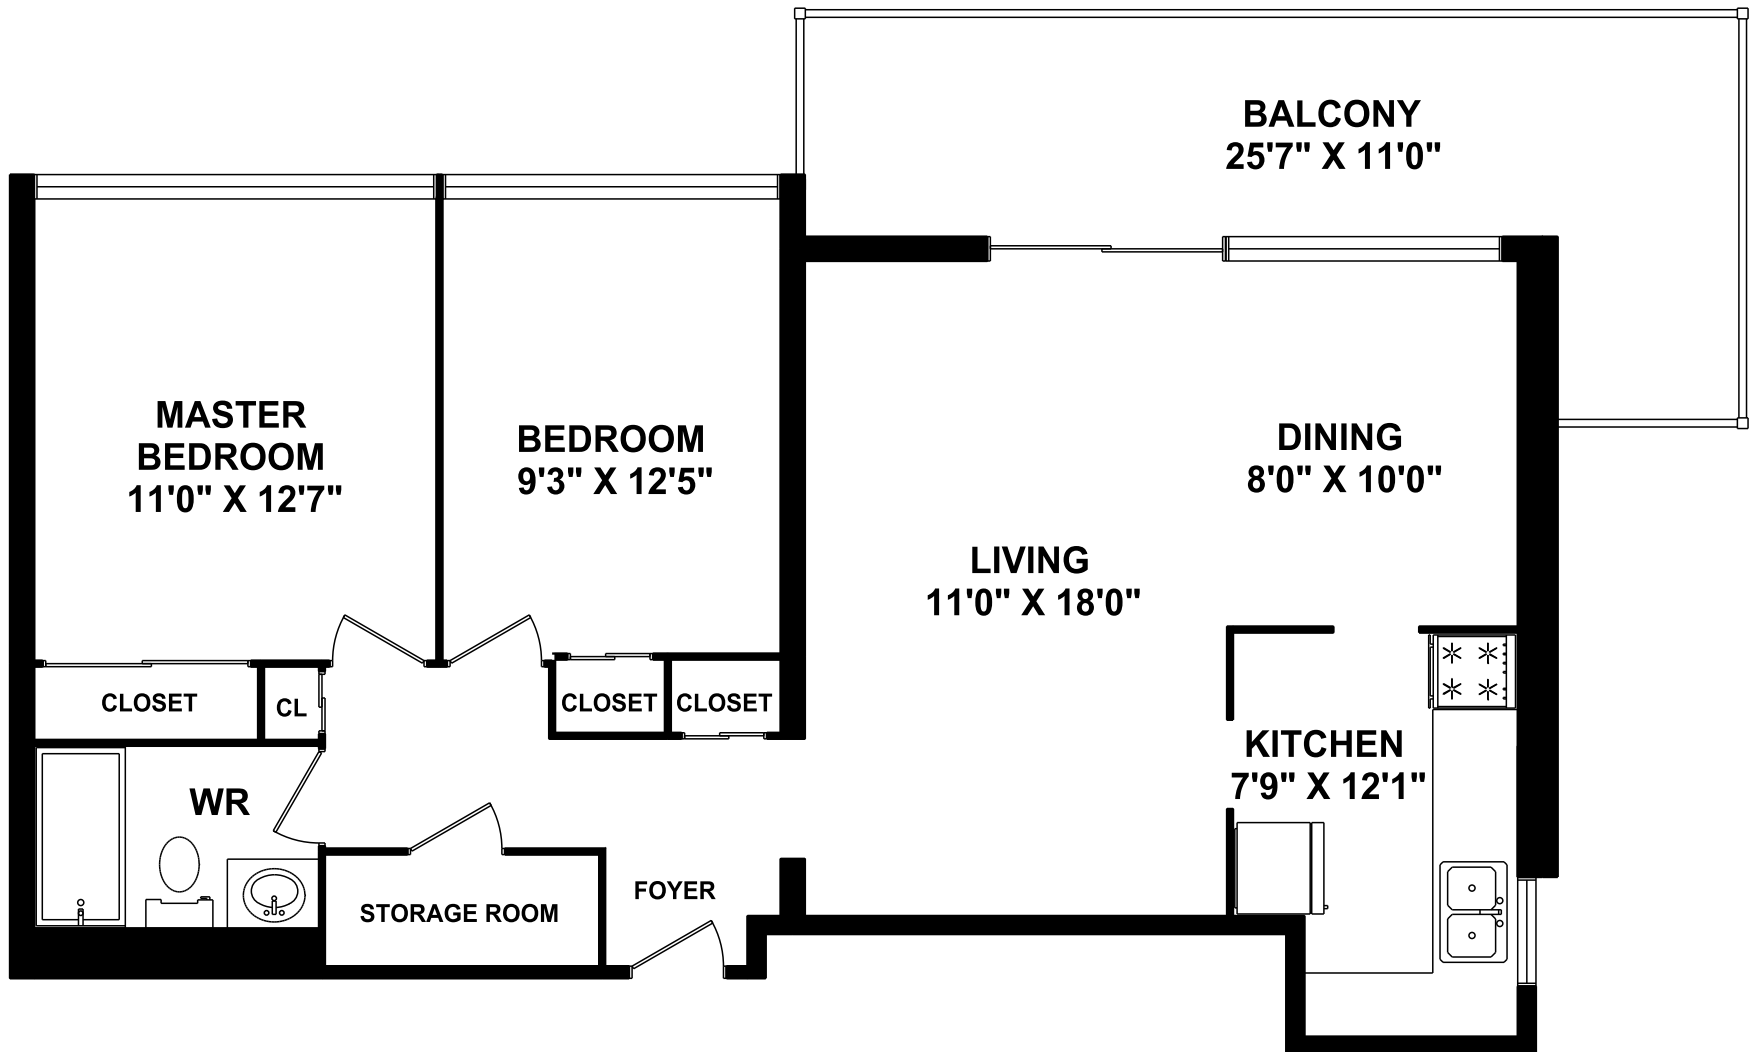

# 210 & 220 STEELES AVENUE WEST

BRAMPTON 905 457-2727 & 905 453-7545

TWO BEDROOM - MODEL A  
893 SQUARE FEET

E.&O.E.