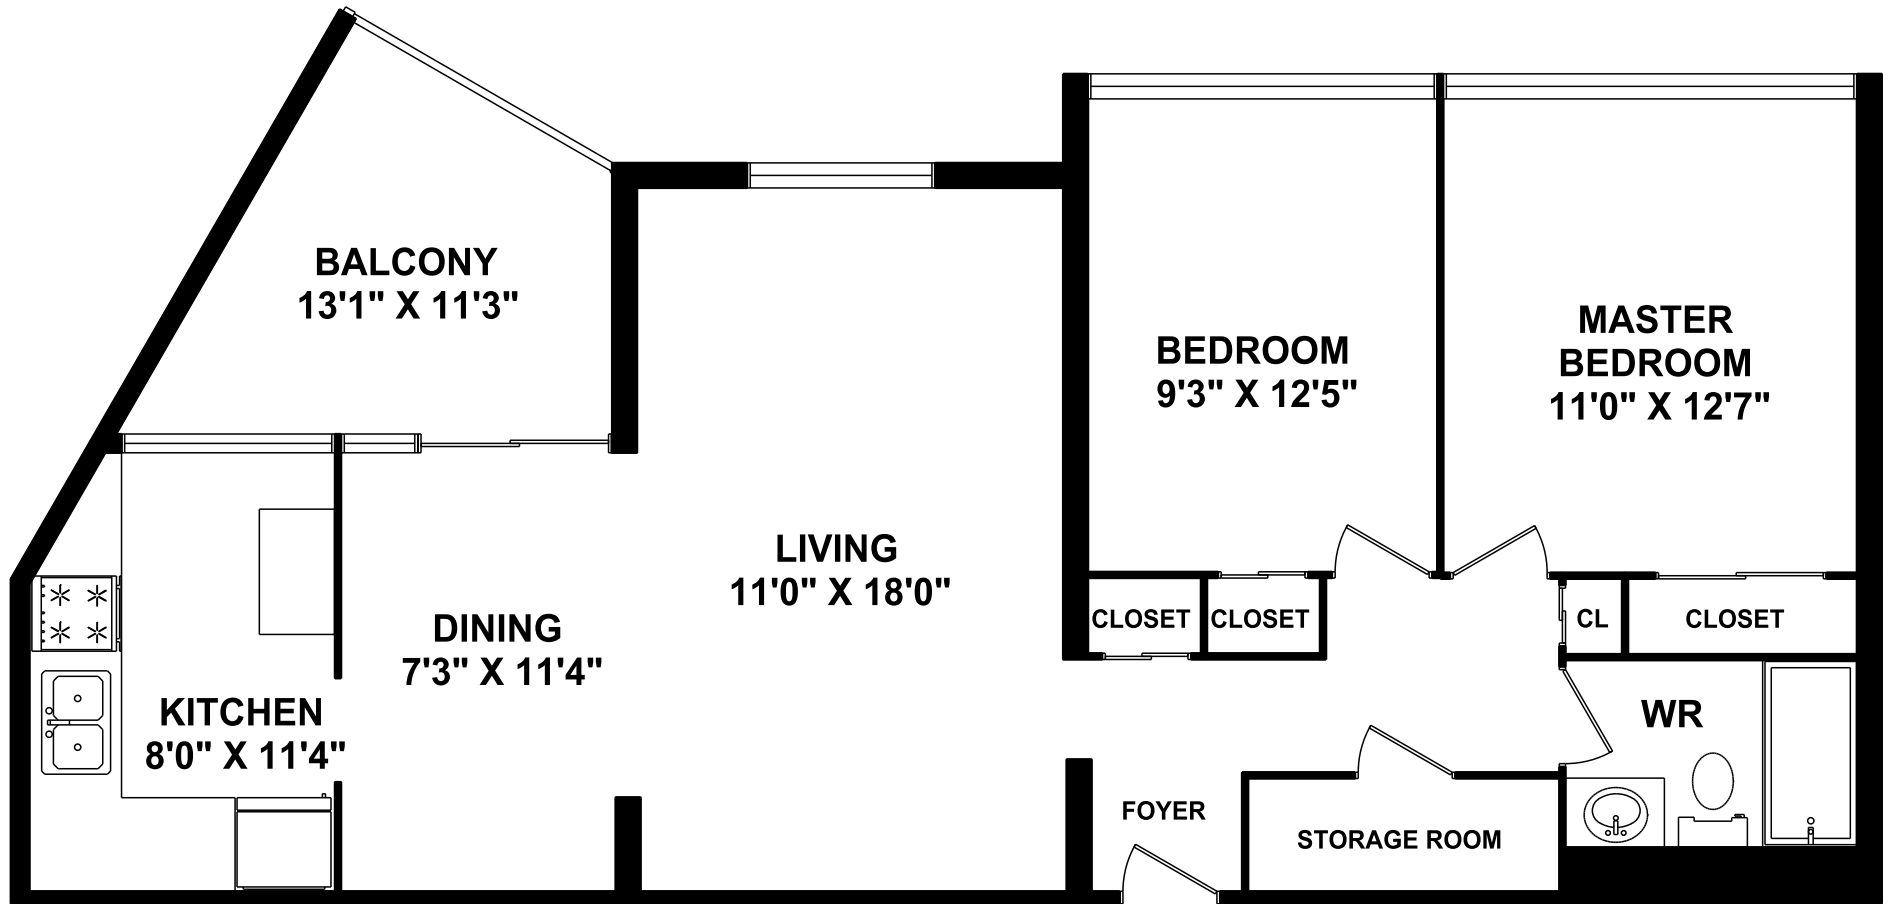

210 & 220 STEELES AVENUE WEST

BRAMPTON 905 457-2727 & 905 453-7545

TWO BEDROOM - MODEL B
905 SQUARE FEET

E.&O.E.