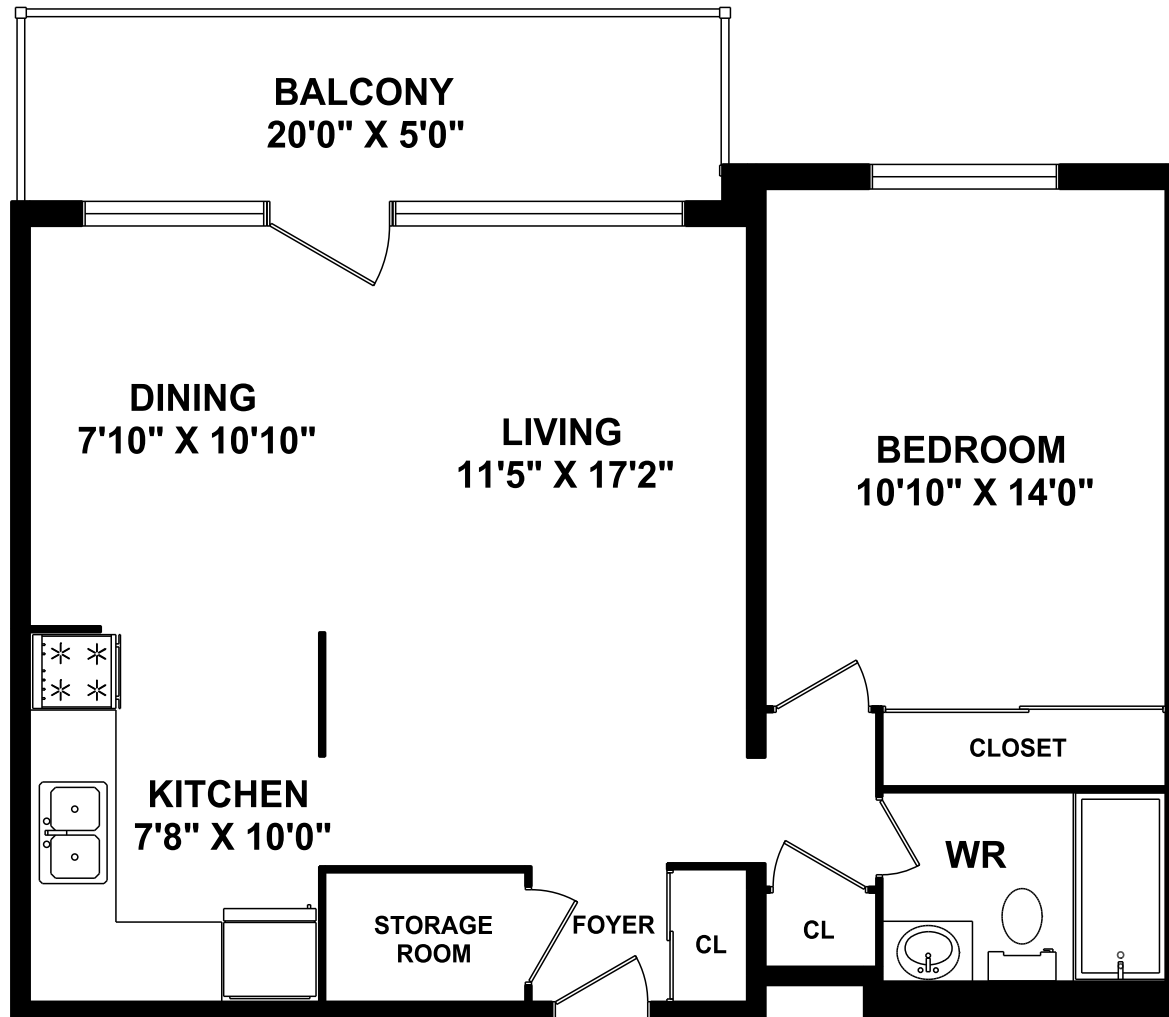

THE ARGOSY
2170 SHEROBEE ROAD
MISSISSAUGA 905 279-3700

ONE BEDROOM - MODEL A
695 SQUARE FEET

E.&O.E.