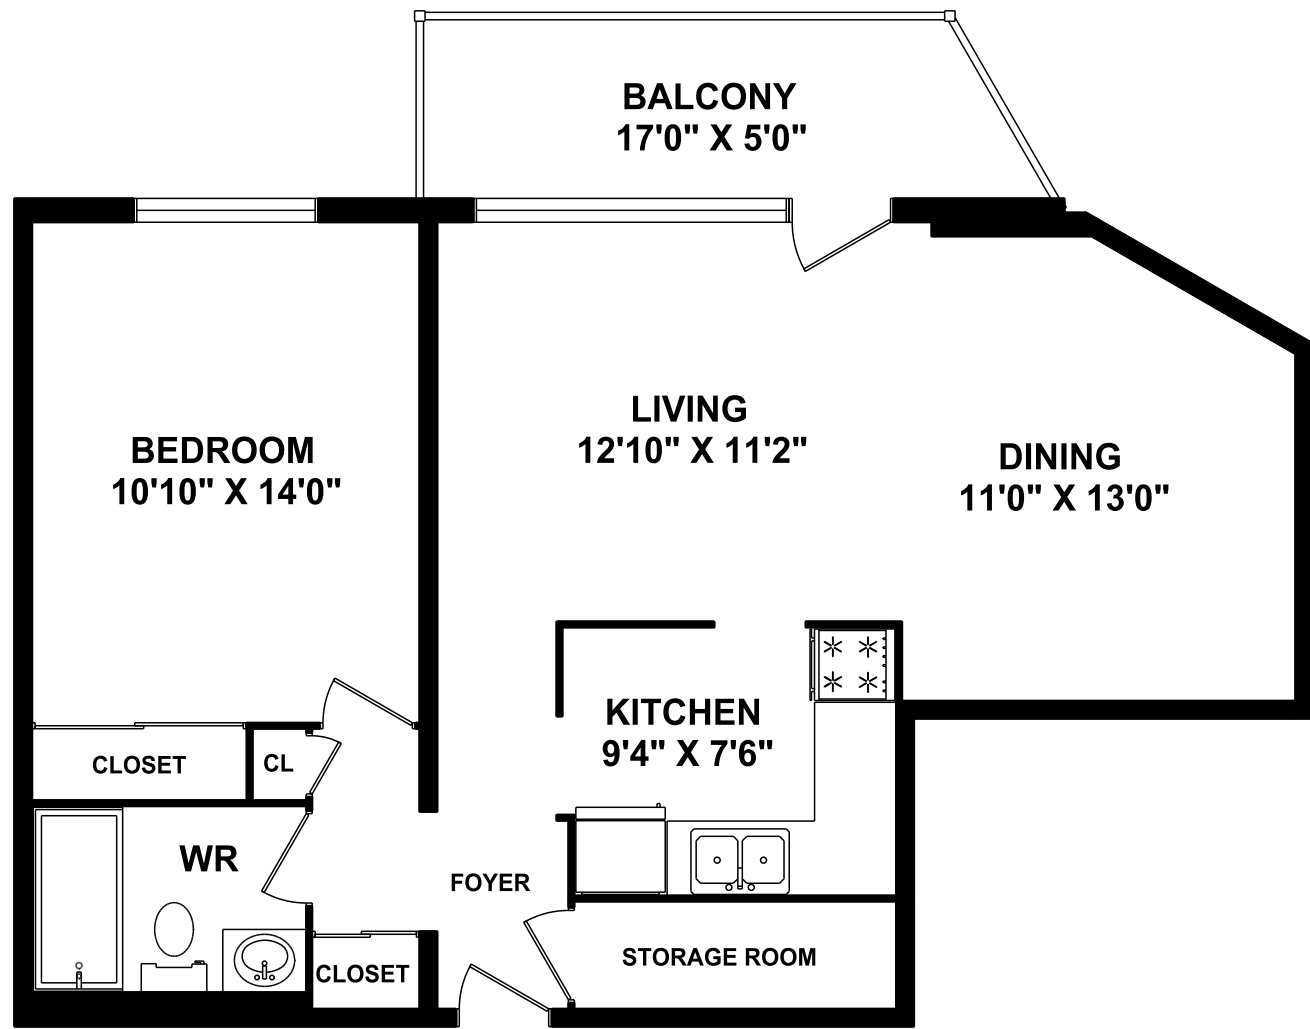

**THE ARGOSY**  
2170 SHEROBEE ROAD  
MISSISSAUGA 905 279-3700

**ONE BEDROOM - MODEL B**  
**714 SQUARE FEET**

E.&O.E.