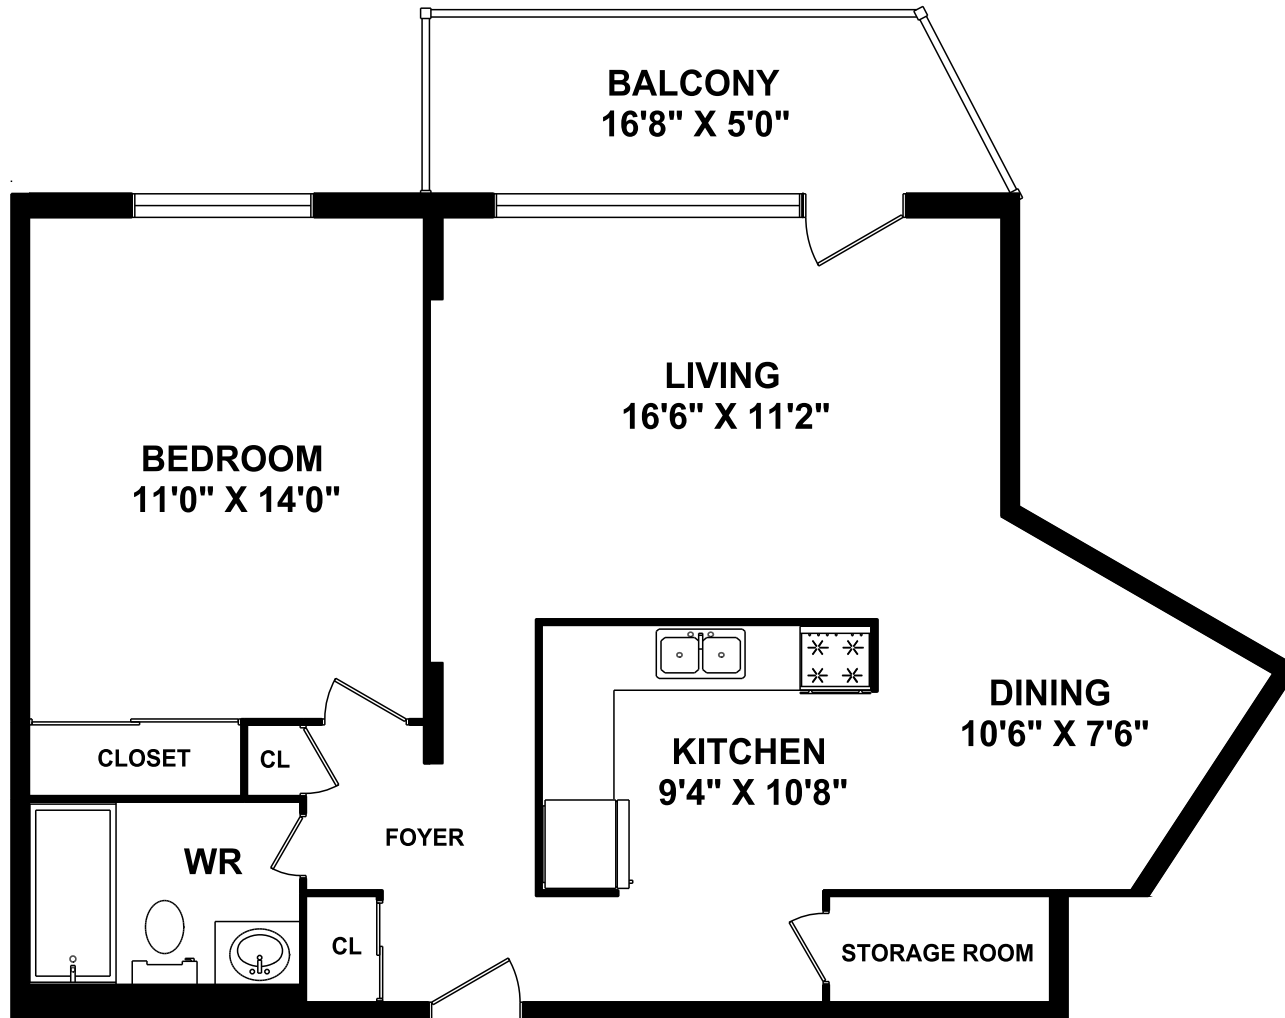

THE ARGOSY

2170 SHEROBEE ROAD
MISSISSAUGA 905 279-3700

ONE BEDROOM - MODEL C
723 SQUARE FEET

E.&O.E.