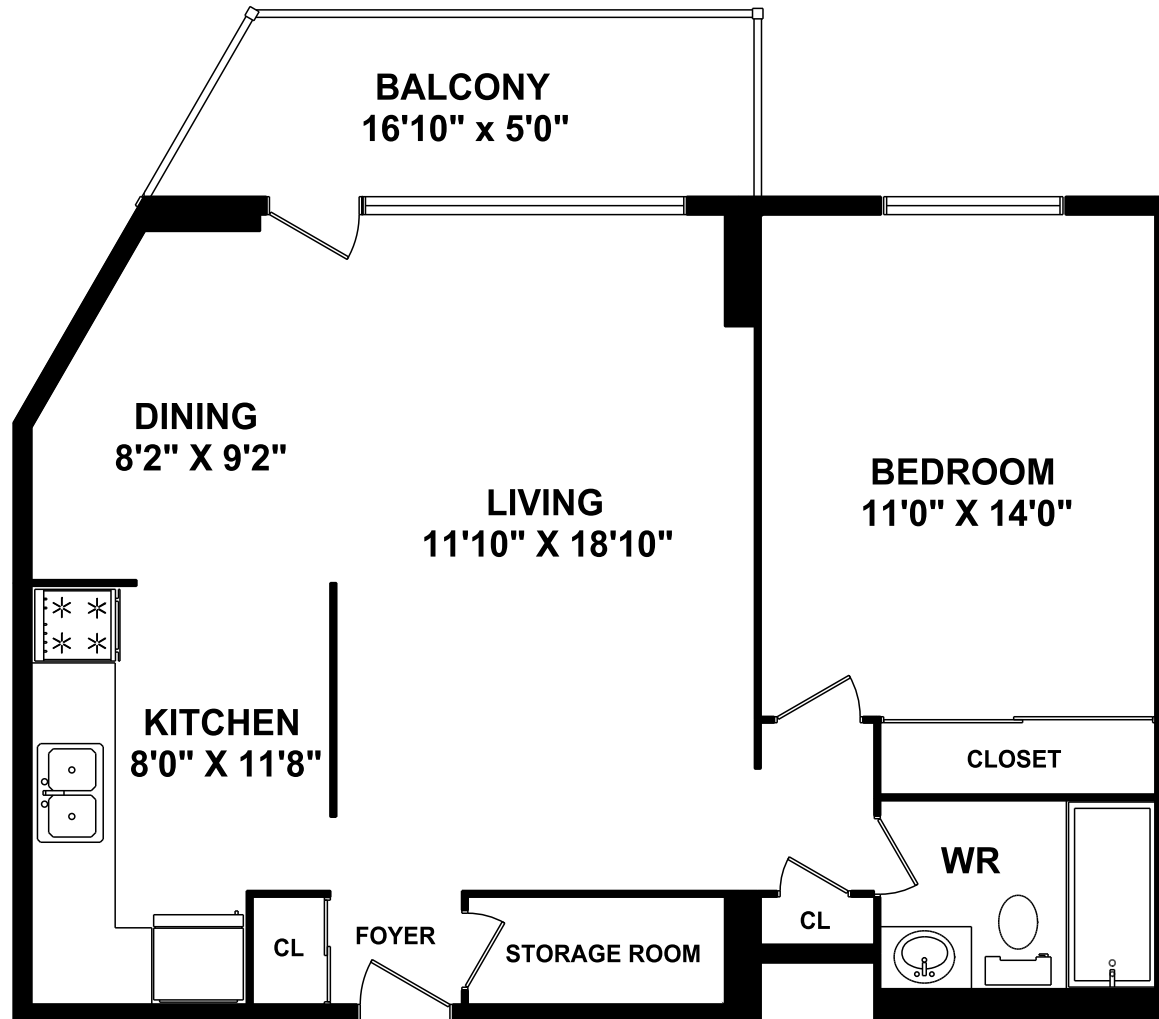

# THE ARGOSY

2170 SHEROBEE ROAD  
MISSISSAUGA 905 279-3700

ONE BEDROOM - MODEL D  
720 SQUARE FEET

E.&O.E.