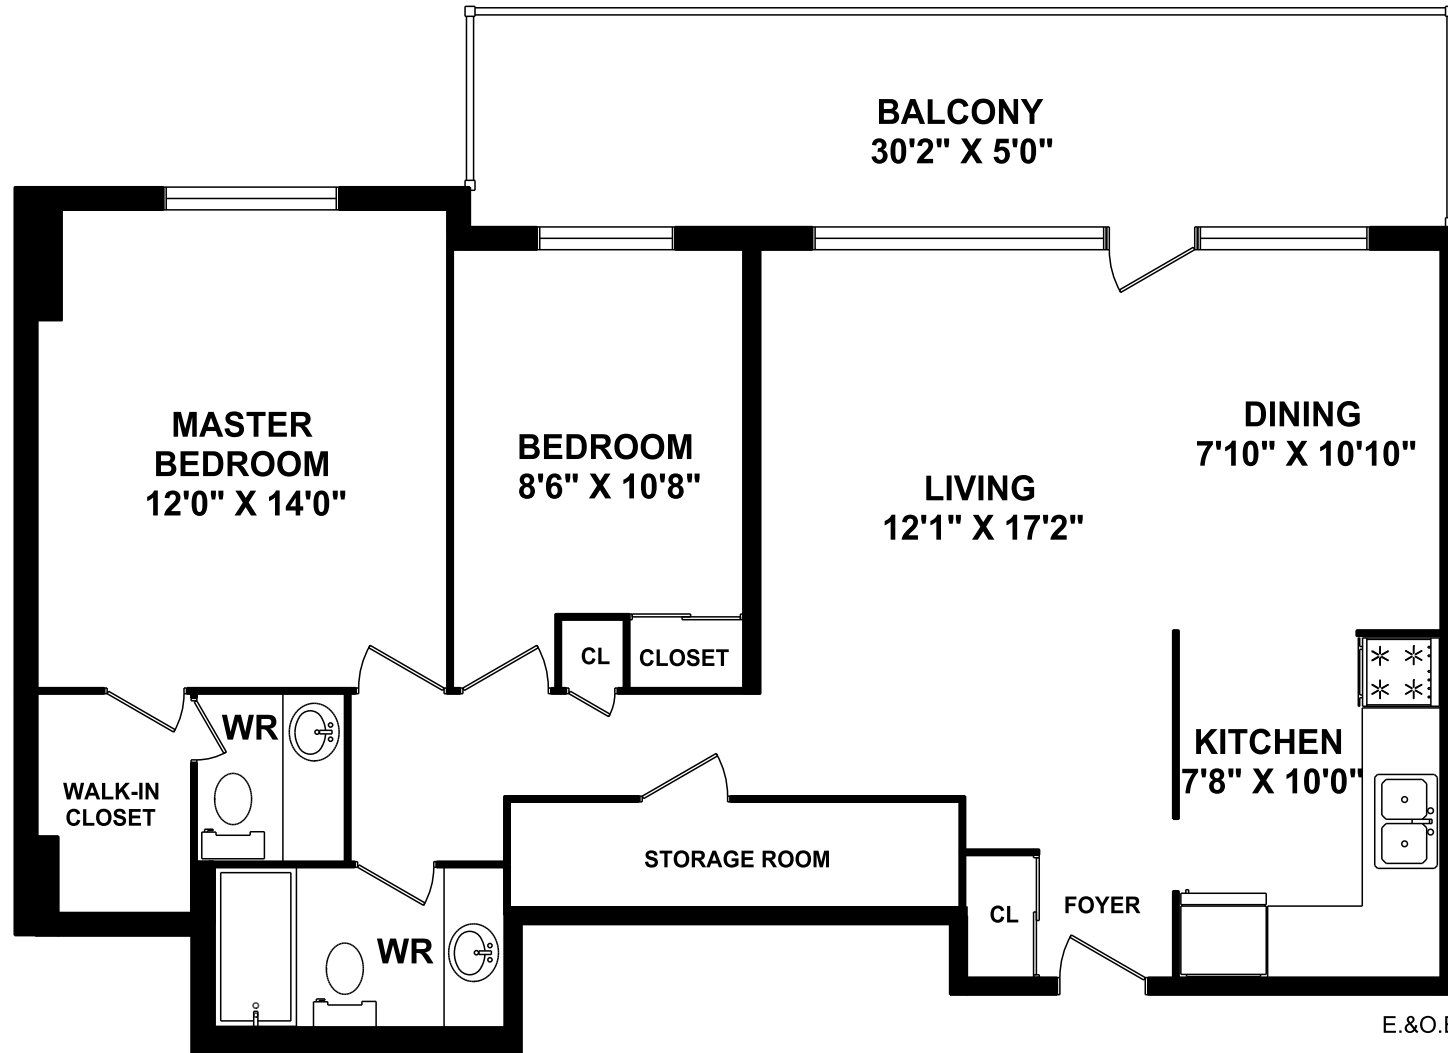

THE ARGOSY
2170 SHEROBEE ROAD
MISSISSAUGA 905 279-3700

E.&O.E.

TWO BEDROOM - MODEL A
935 SQUARE FEET