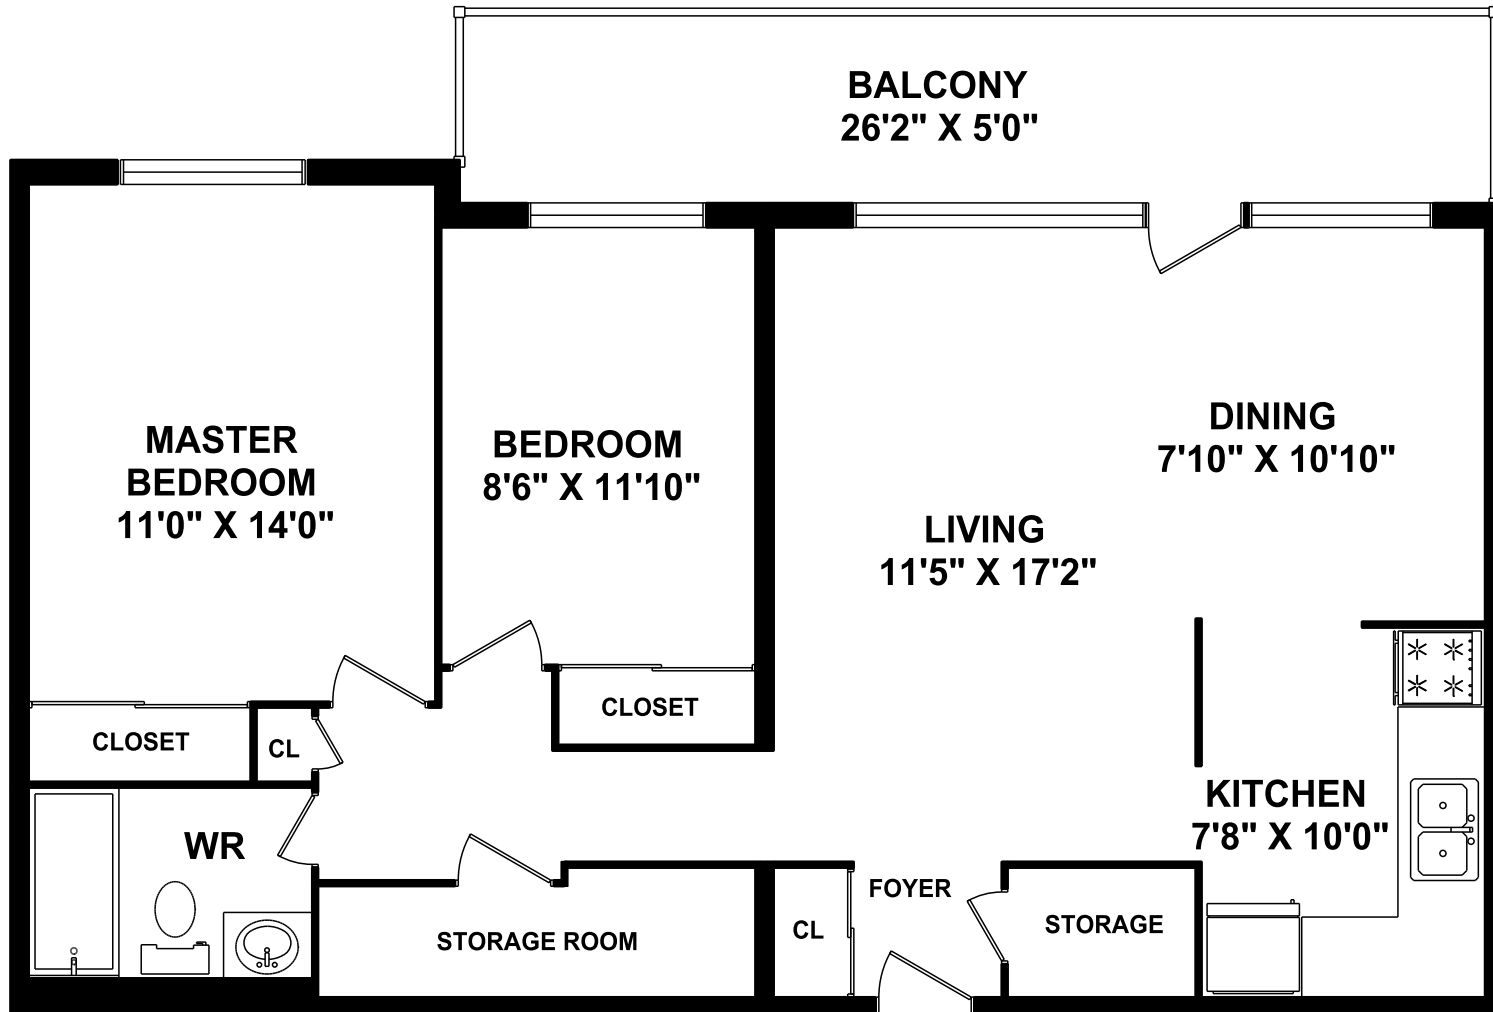

THE ARGOSY
2170 SHEROBEE ROAD
MISSISSAUGA 905 279-3700

TWO BEDROOM - MODEL B
887 SQUARE FEET

E.&O.E.