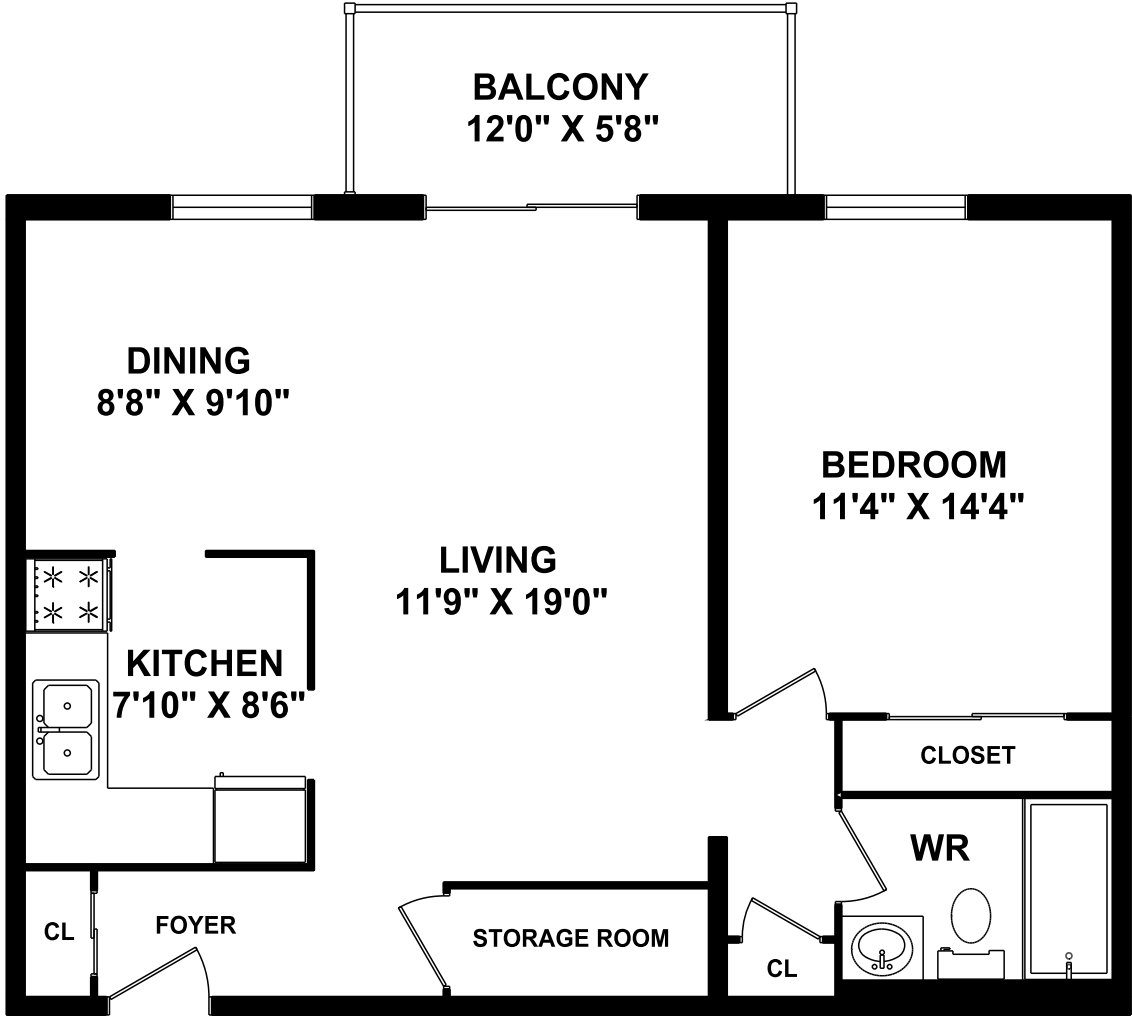

# THE BROOKSIDE

2177 SHEROBBE ROAD  
MISSISSAUGA 905 279-4239

E.&O.E.

ONE BEDROOM - MODEL A  
697 SQUARE FEET