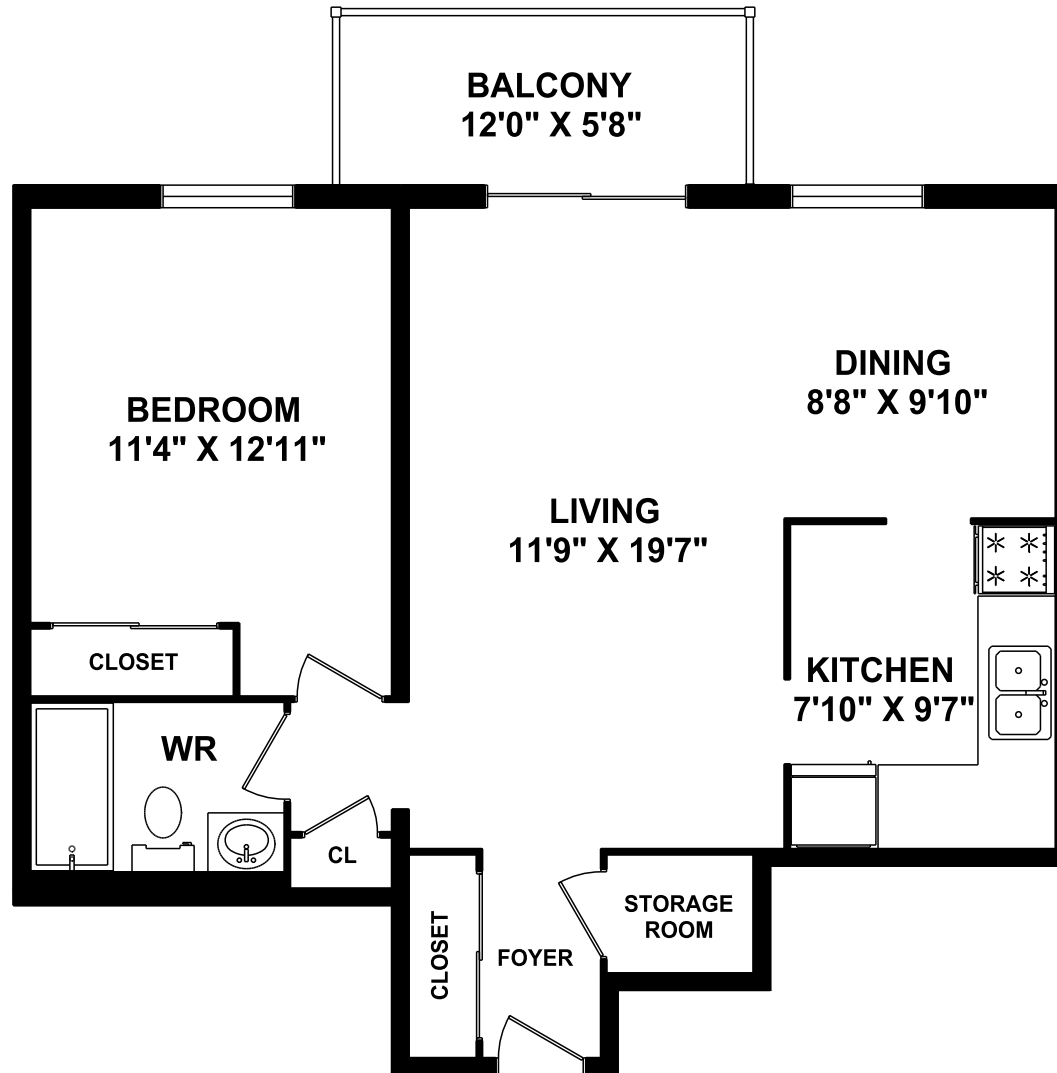

THE BROOKSIDE
2177 SHEROBEE ROAD
MISSISSAUGA 905 279-4239

ONE BEDROOM - MODEL B
685 SQUARE FEET

E.&O.E.