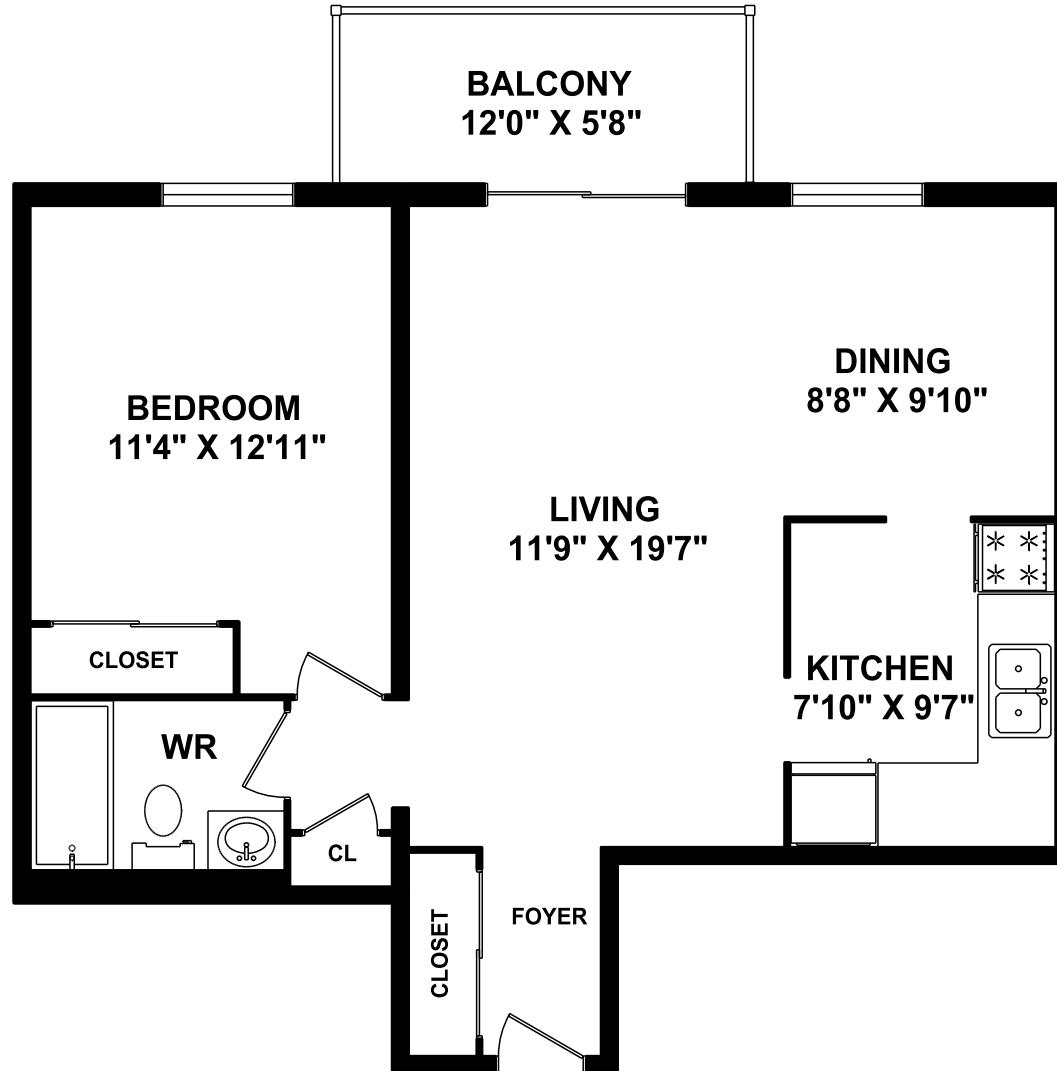

THE BROOKSIDE
2177 SHEROBEE ROAD
MISSISSAUGA 905 279-4239

*STORAGE LOCKER
AVAILABLE

ONE BEDROOM - MODEL C
670 SQUARE FEET

E.&O.E.