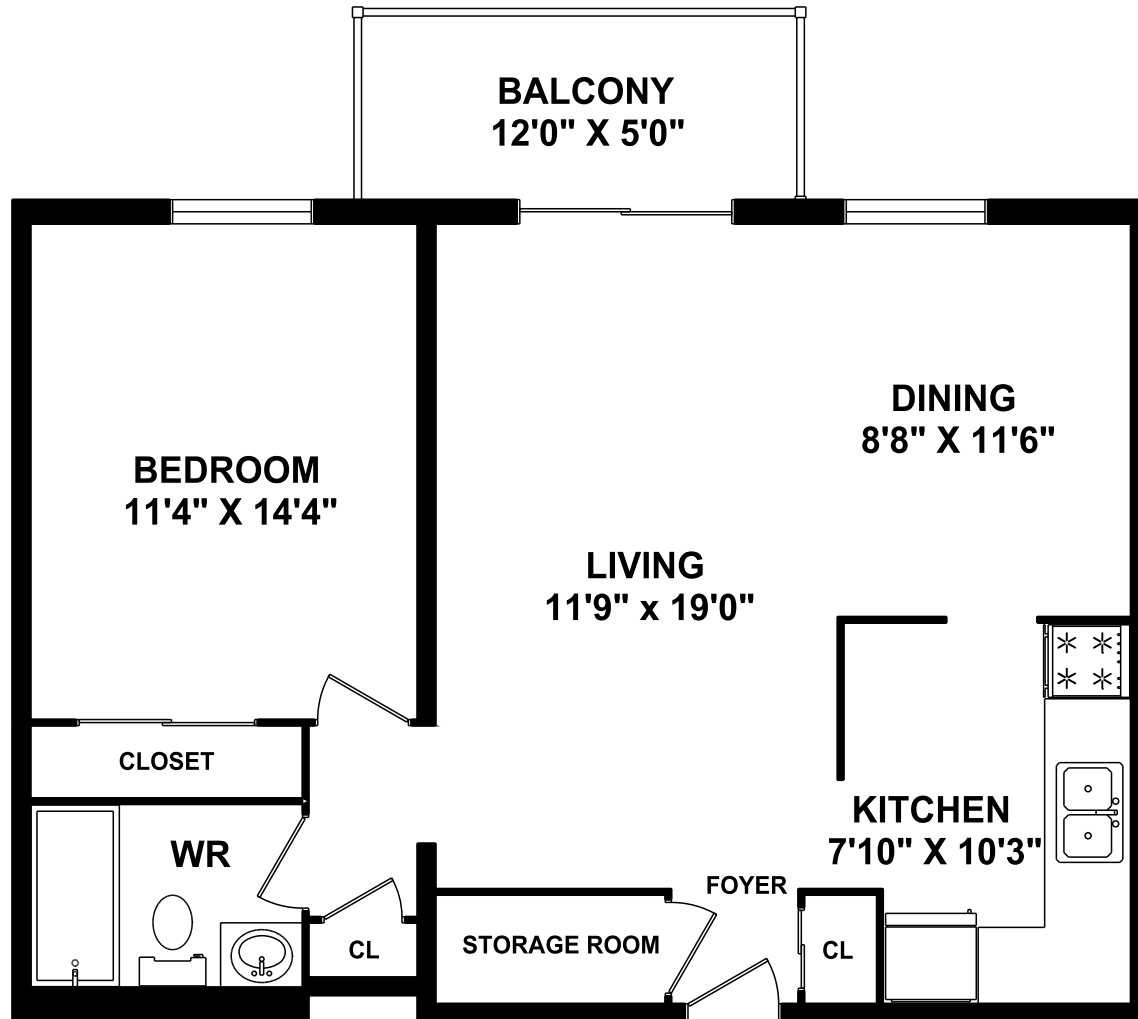

THE BROOKSIDE

2177 SHEROBEE ROAD
MISSISSAUGA 905 279-4239

E.&O.E.

ONE BEDROOM - MODEL D
694 SQUARE FEET