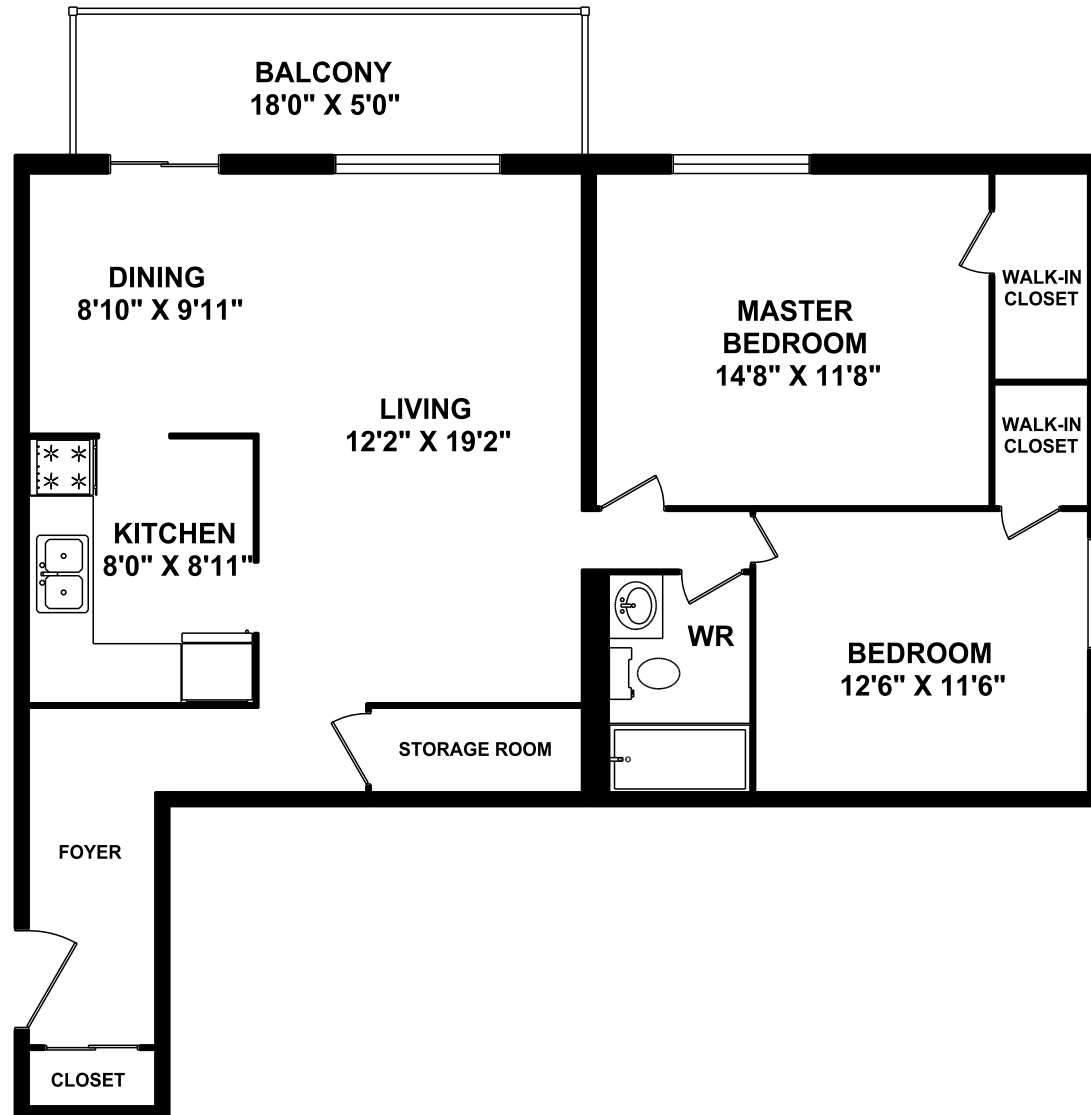

THE BROOKSIDE
2177 SHEROBEE ROAD
MISSISSAUGA 905 279-4239

TWO BEDROOM
955 SQUARE FEET

E.&O.E.