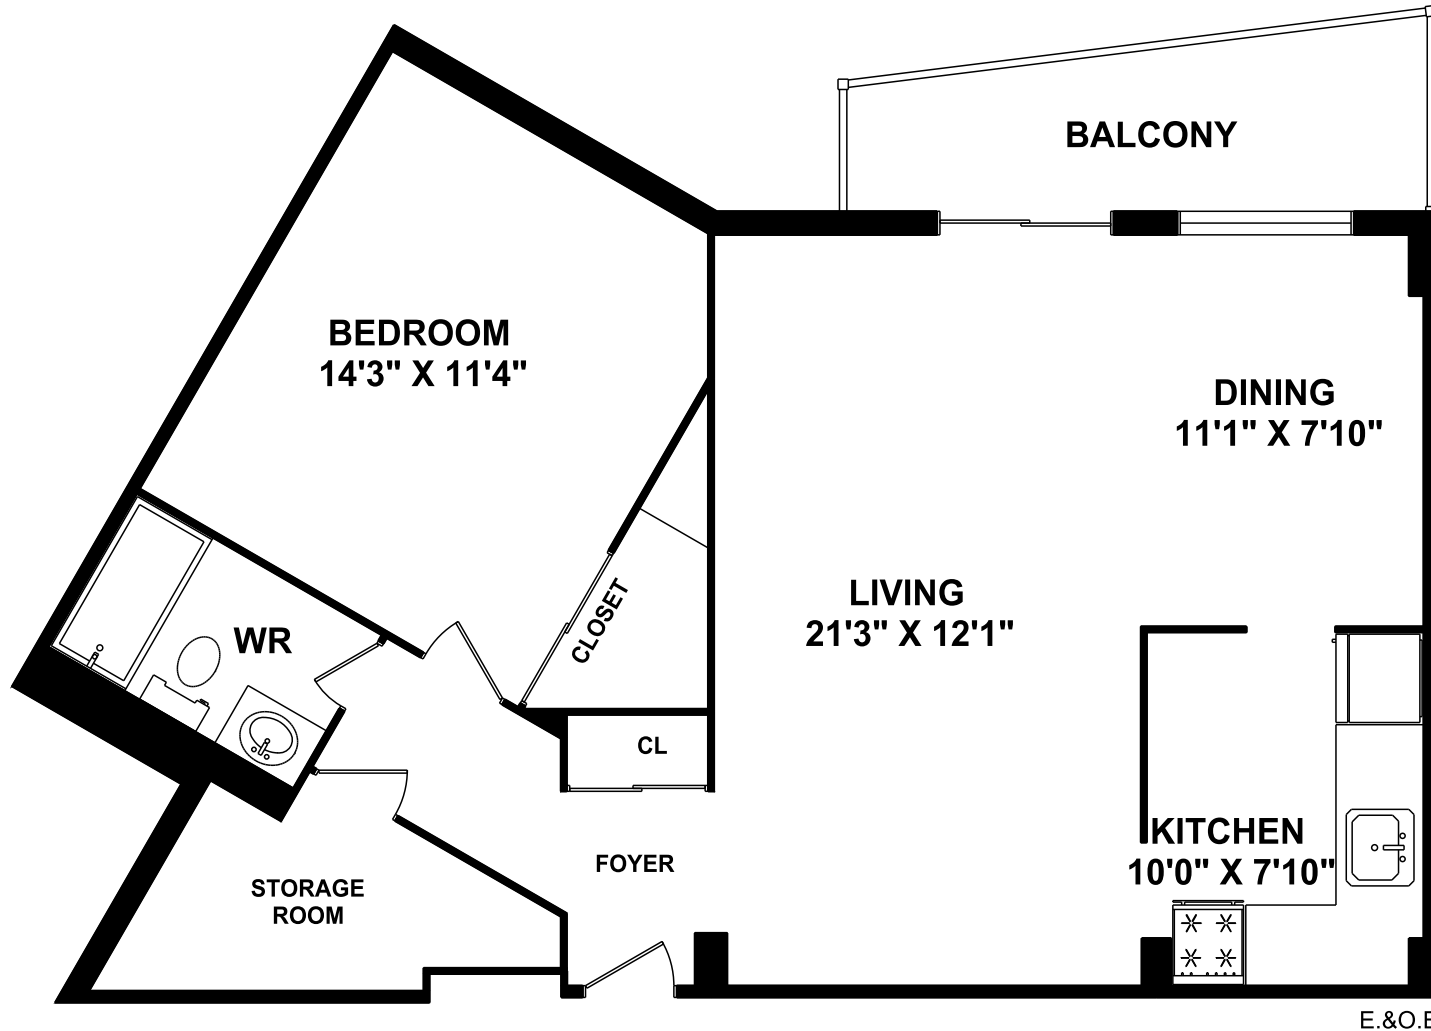

LA FONTAINE BLEUE
2300 CONFEDERATION PARKWAY
MISSISSAUGA 905 279-9145

ONE BEDROOM
830 SQUARE FEET

E.&O.E.