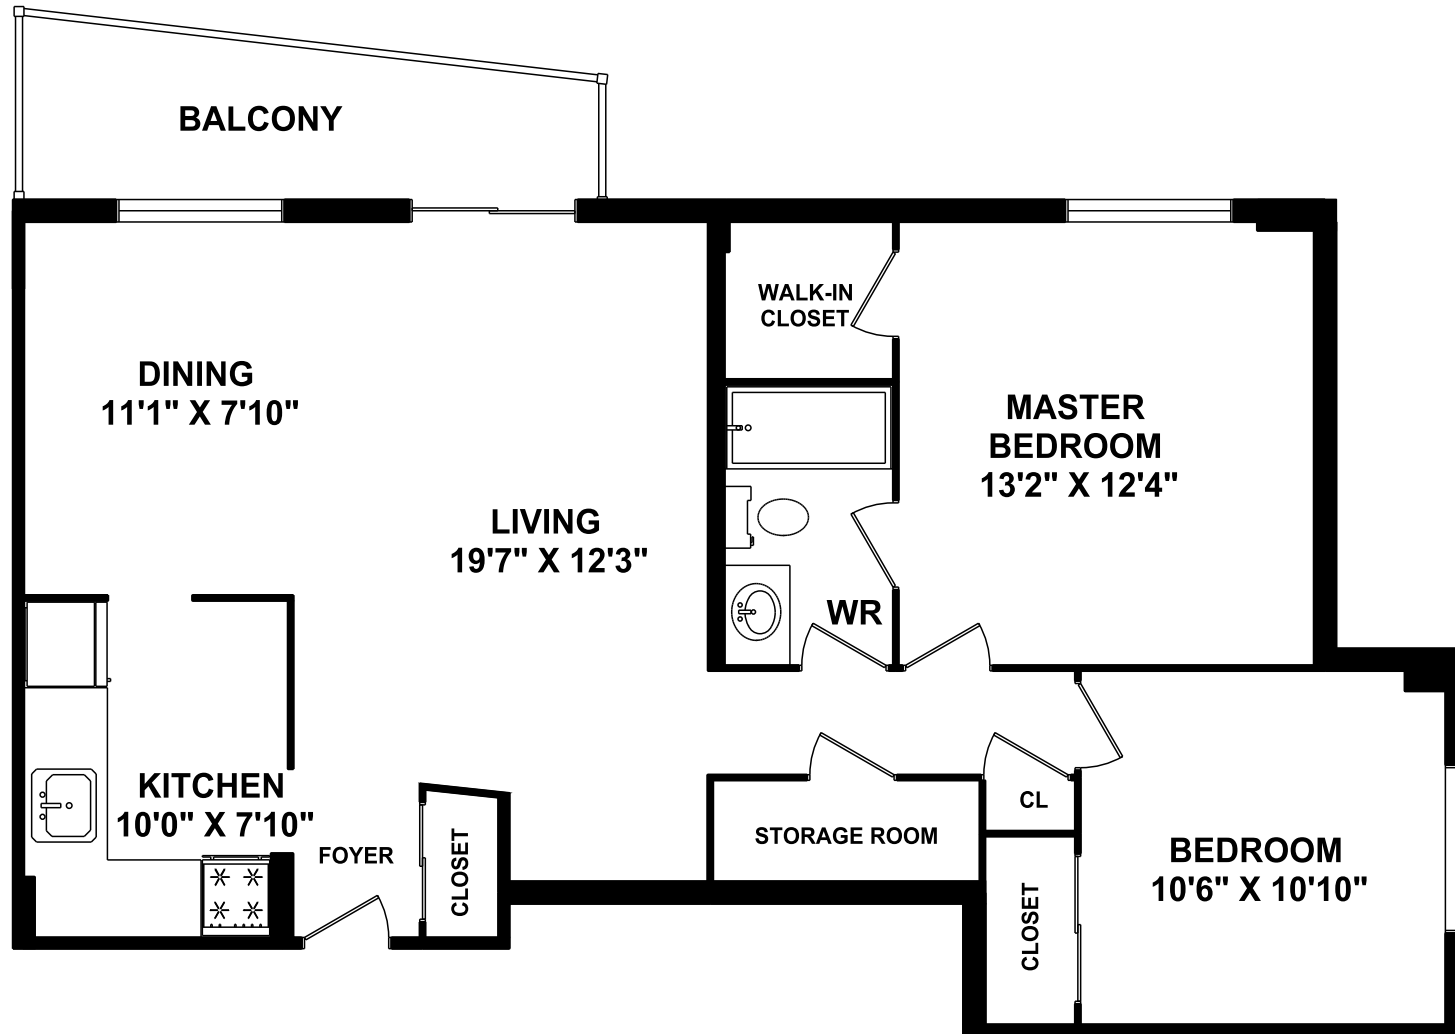

LA FONTAINE BLEUE
2300 CONFEDERATION PARKWAY
MISSISSAUGA 905 279-9145

TWO BEDROOM
914 SQUARE FEET

E.&O.E.