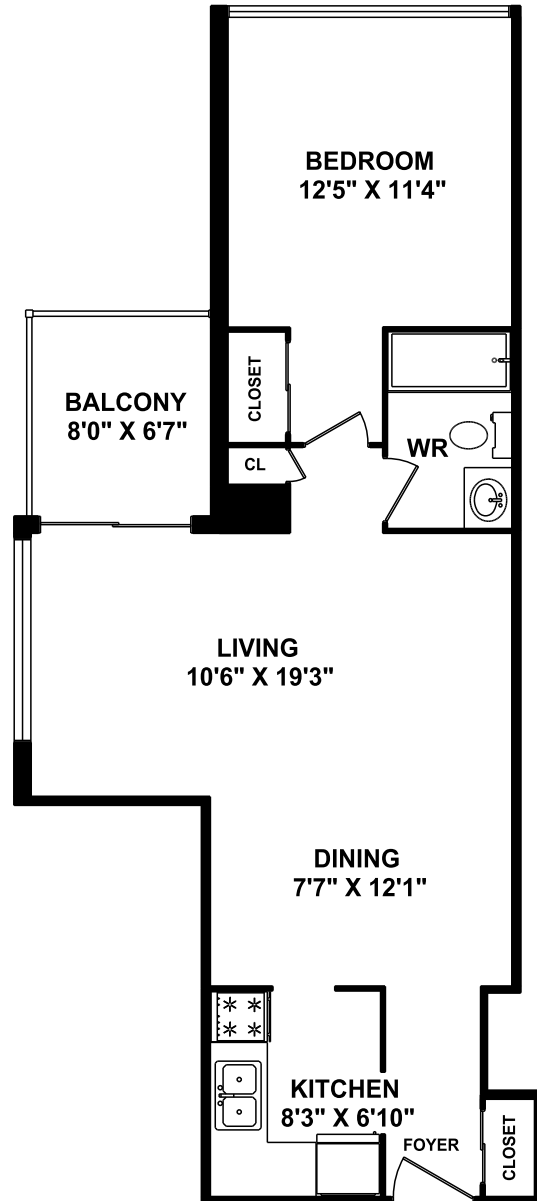

OBELISK III
3575 KANEFF CRESCENT
MISSISSAUGA 905-276 2080

*STORAGE LOCKERS
ON EACH RESIDENTIAL
FLOOR

ONE BEDROOM
707 SQUARE FEET

E.&O.E.