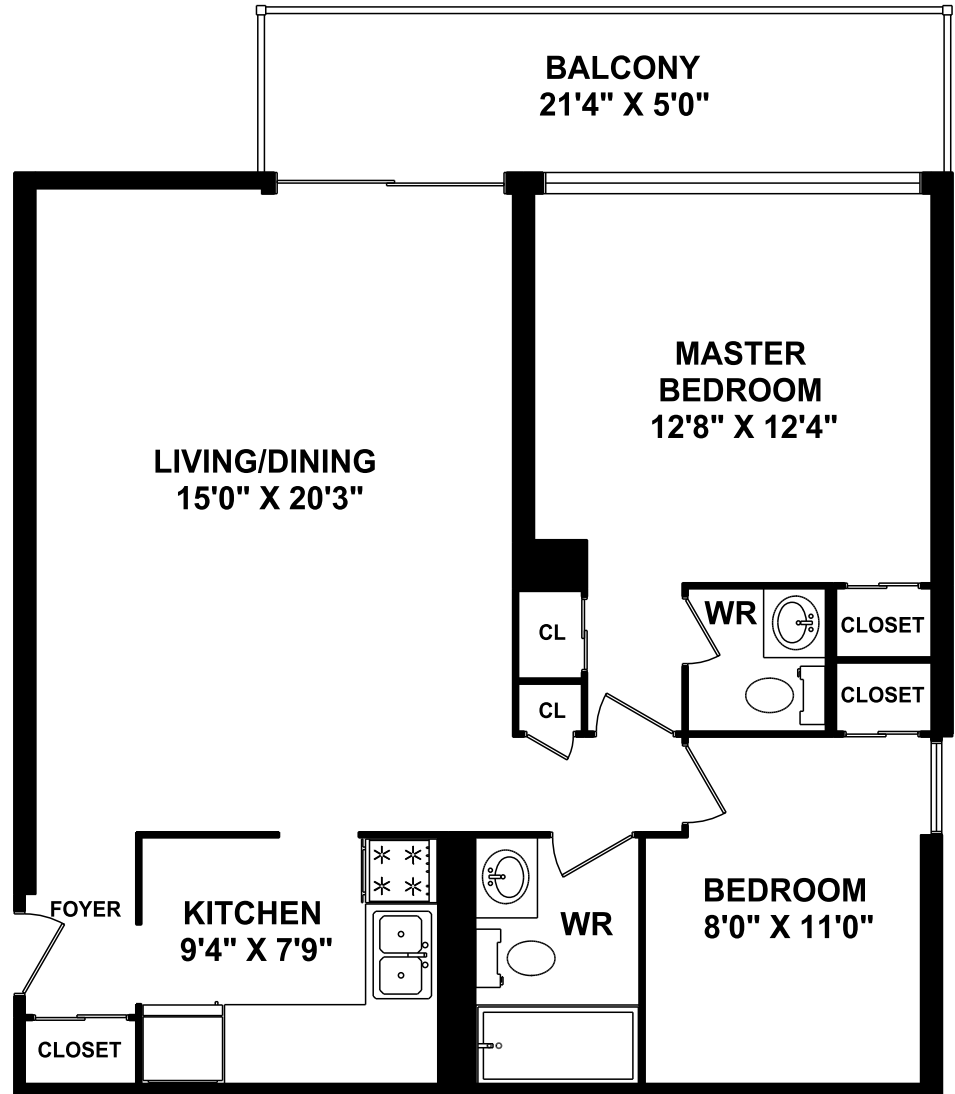

OBELISK III
3575 KANEFF CRESCENT
MISSISSAUGA 905 276-2080

*STORAGE LOCKER
AVAILABLE ON SITE

TWO BEDROOM
850 SQUARE FEET

E.&O.E.