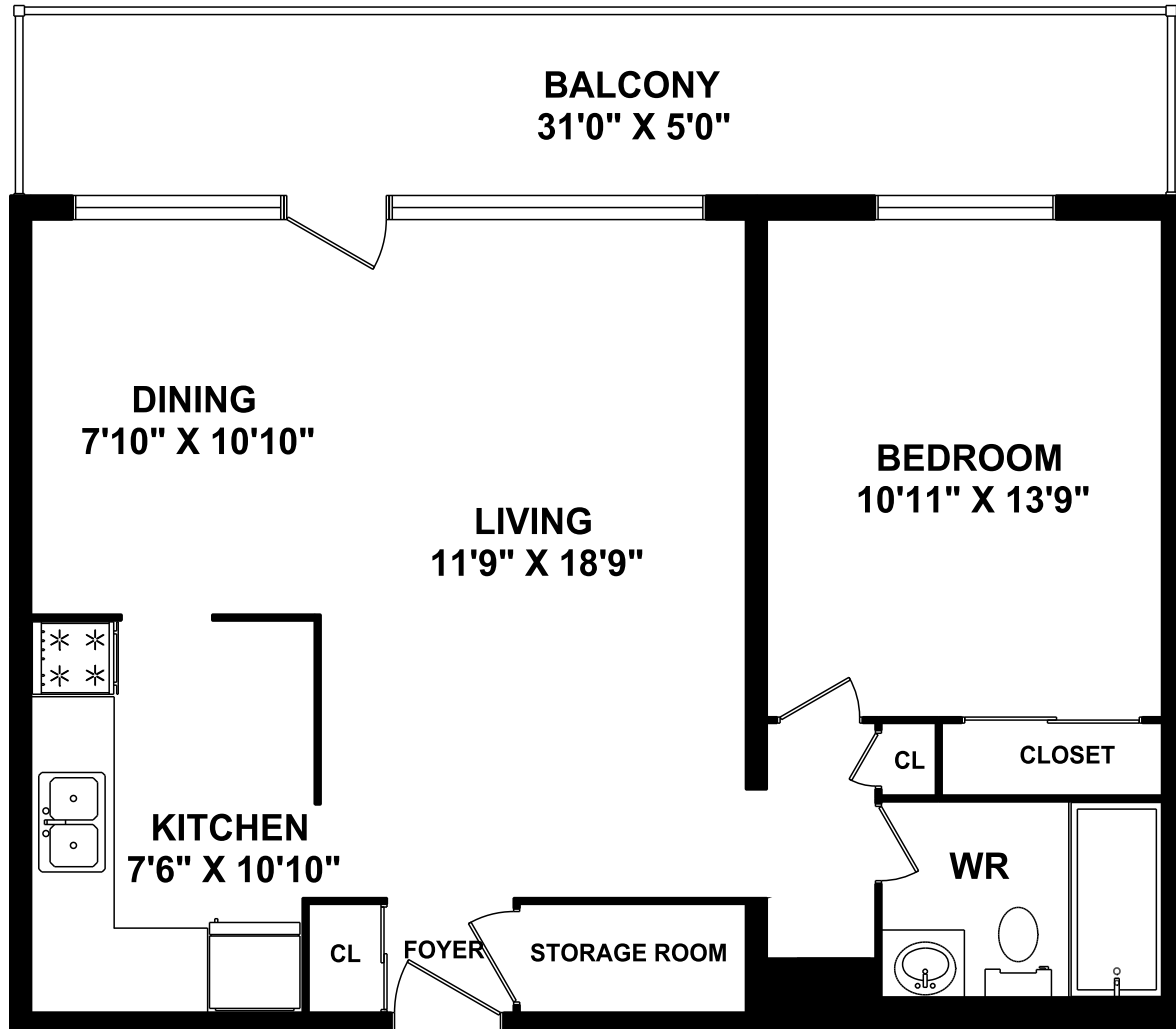

SHEROBEE TOWERS

2211 SHEROBEE ROAD
MISSISSAUGA 905 279-4079

ONE BEDROOM - MODEL A
729 SQUARE FEET

E.&O.E.