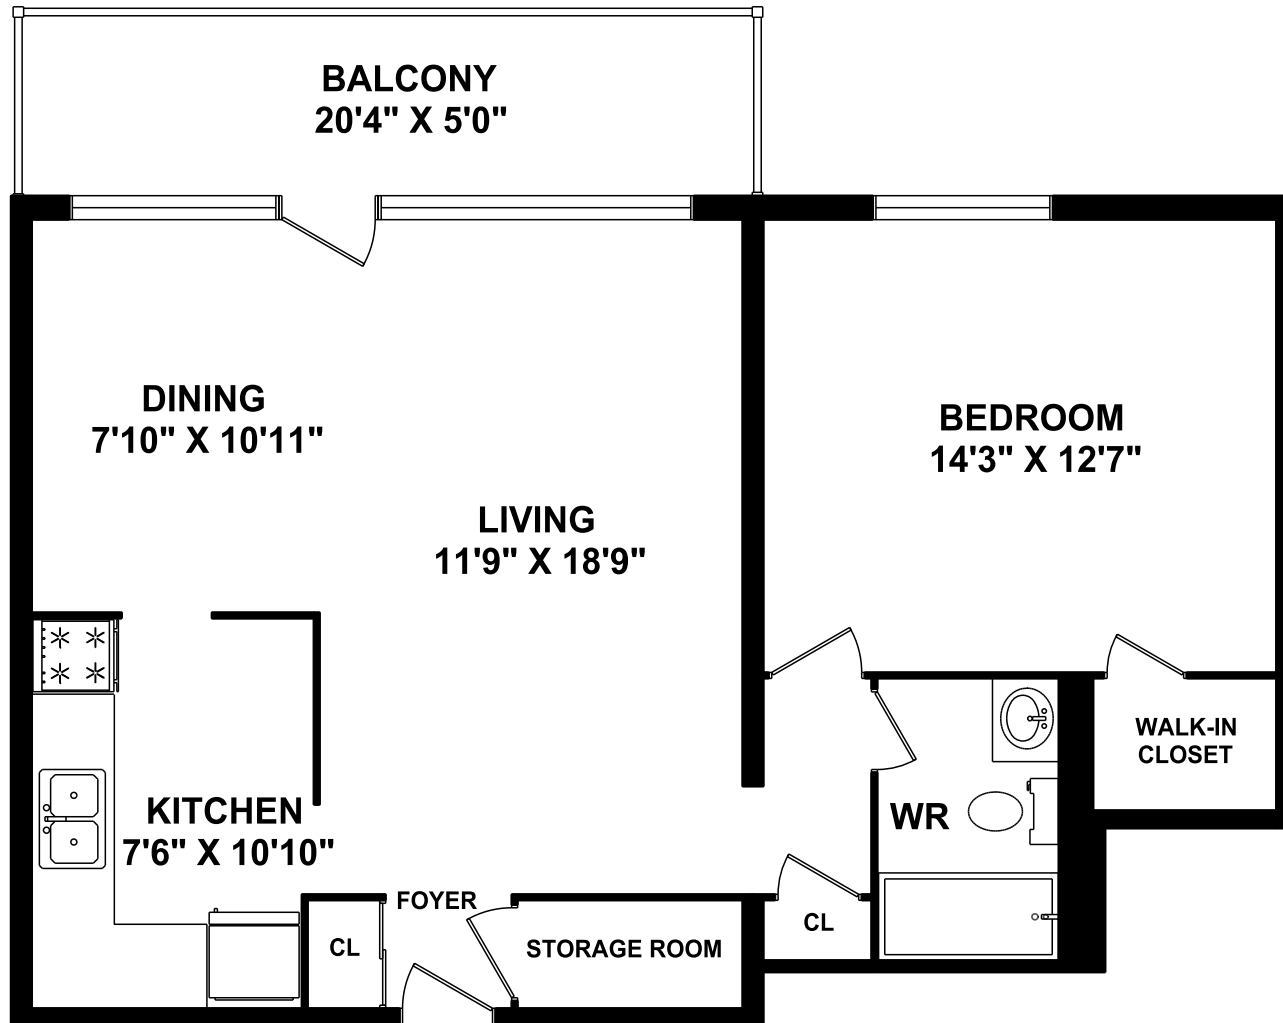

SHEROBEE TOWERS

2211 SHEROBEE ROAD
MISSISSAUGA 905 279-4079

E.&O.E.

ONE BEDROOM - MODEL B
770 SQUARE FEET