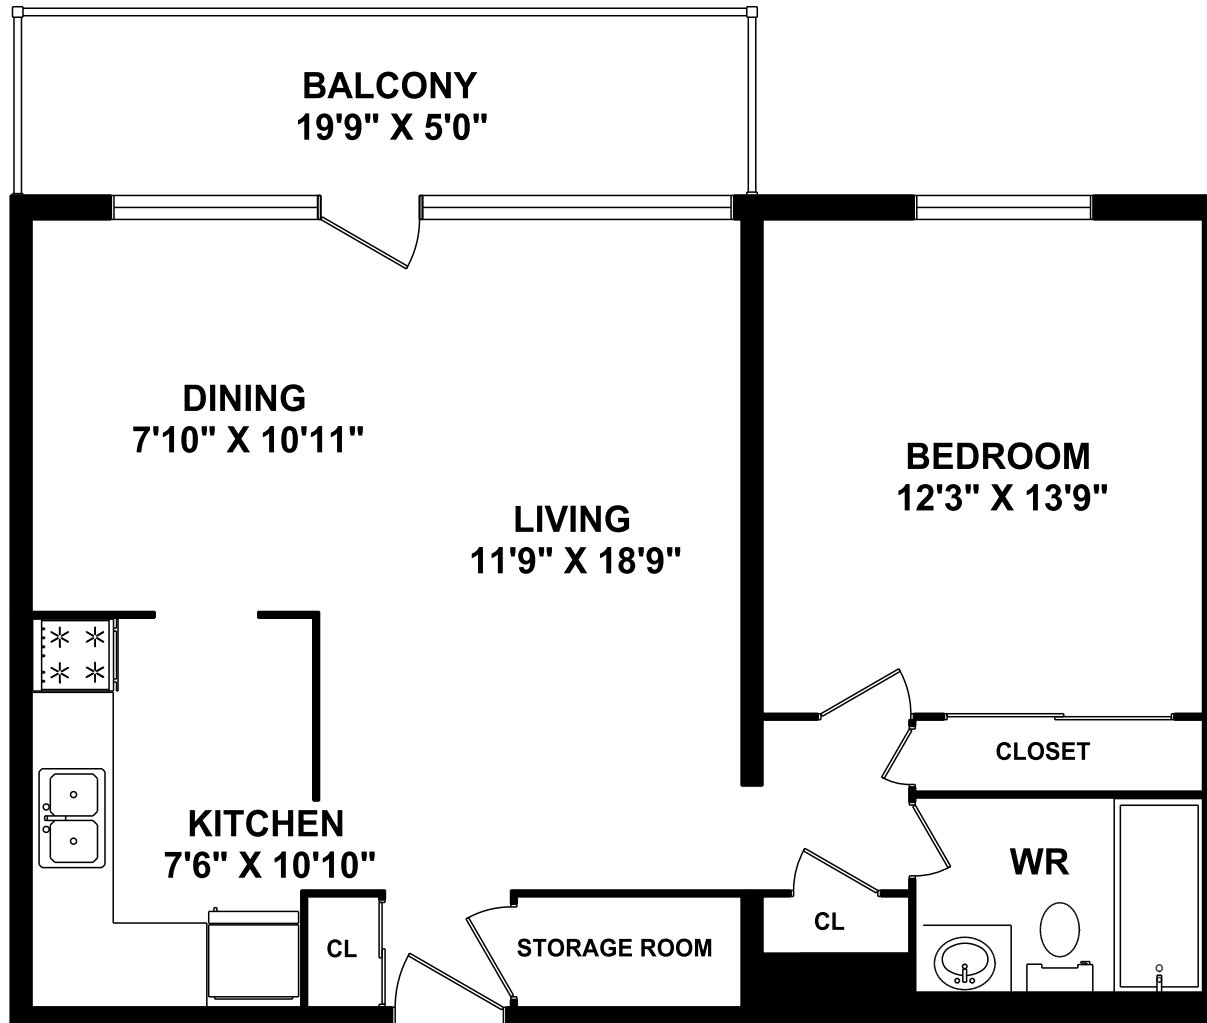

# SHEROBEE TOWERS

2211 SHEROBEE ROAD  
MISSISSAUGA 905 279-4079

E.&O.E.

ONE BEDROOM - MODEL C  
760 SQUARE FEET