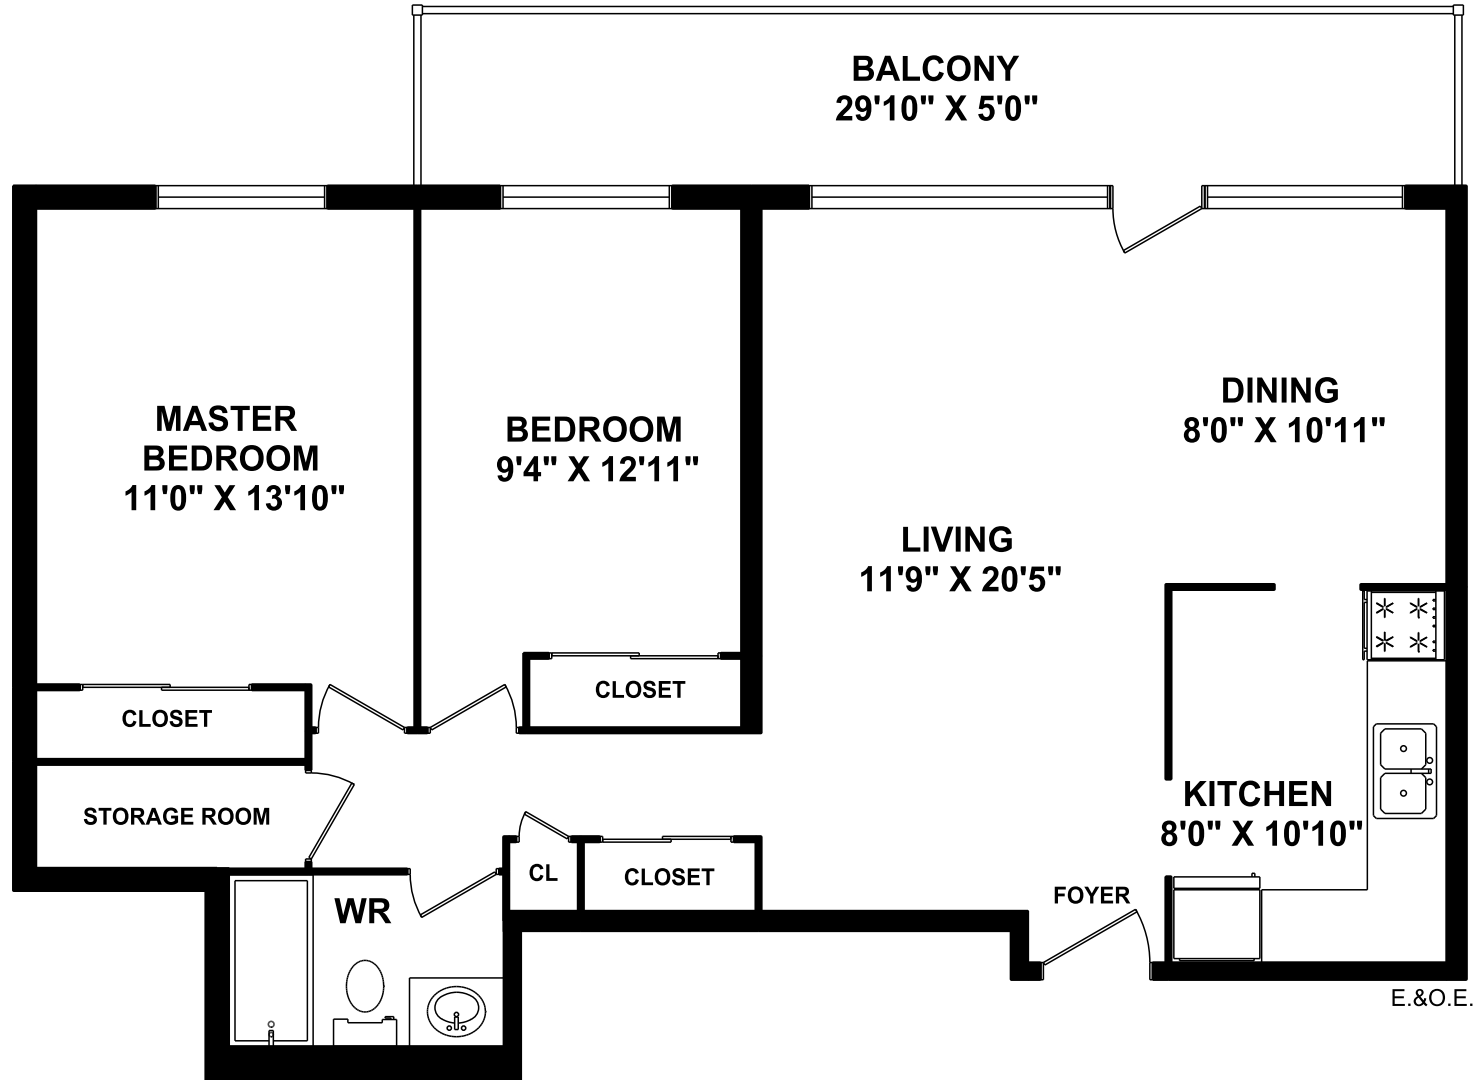

# SHEROBEE TOWERS

2211 SHEROBEE ROAD  
MISSISSAUGA 905 279-4079

TWO BEDROOM - MODEL A  
958 SQUARE FEET