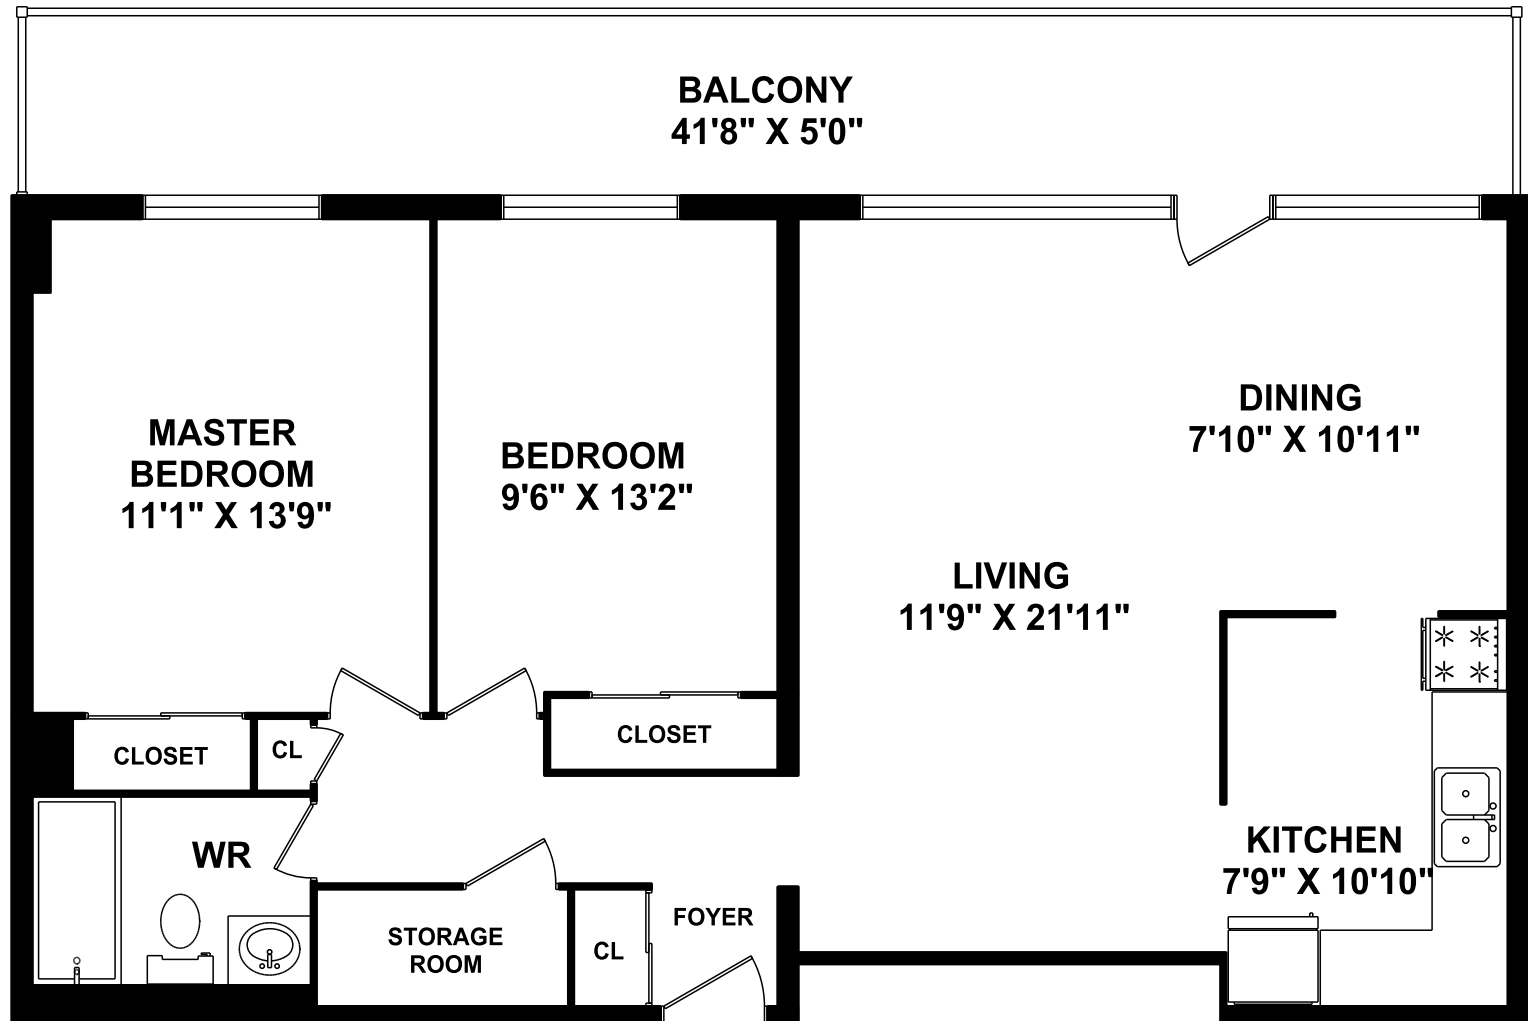

SHEROBEE TOWERS

2211 SHEROBEE ROAD
MISSISSAUGA 905 279-4079

E.&O.E.

TWO BEDROOM - MODEL B
941 SQUARE FEET