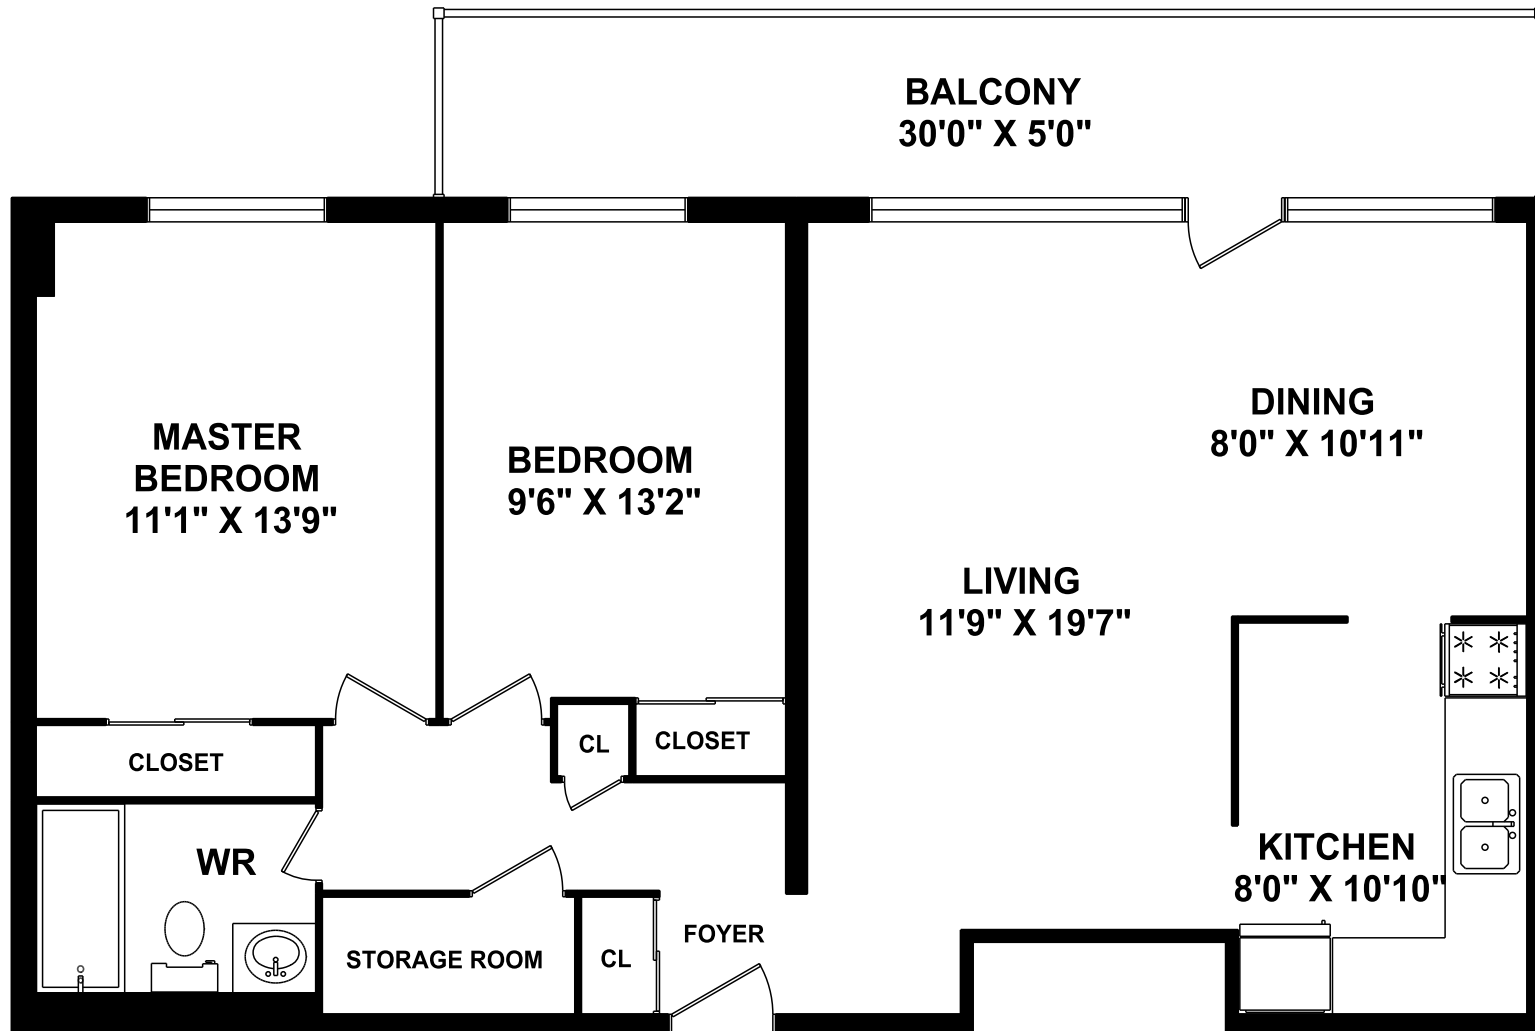

SHEROBEE TOWERS

2211 SHEROBEE ROAD
MISSISSAUGA 905 279-4079

TWO BEDROOM - MODEL C
957 SQUARE FEET

E.&O.E.