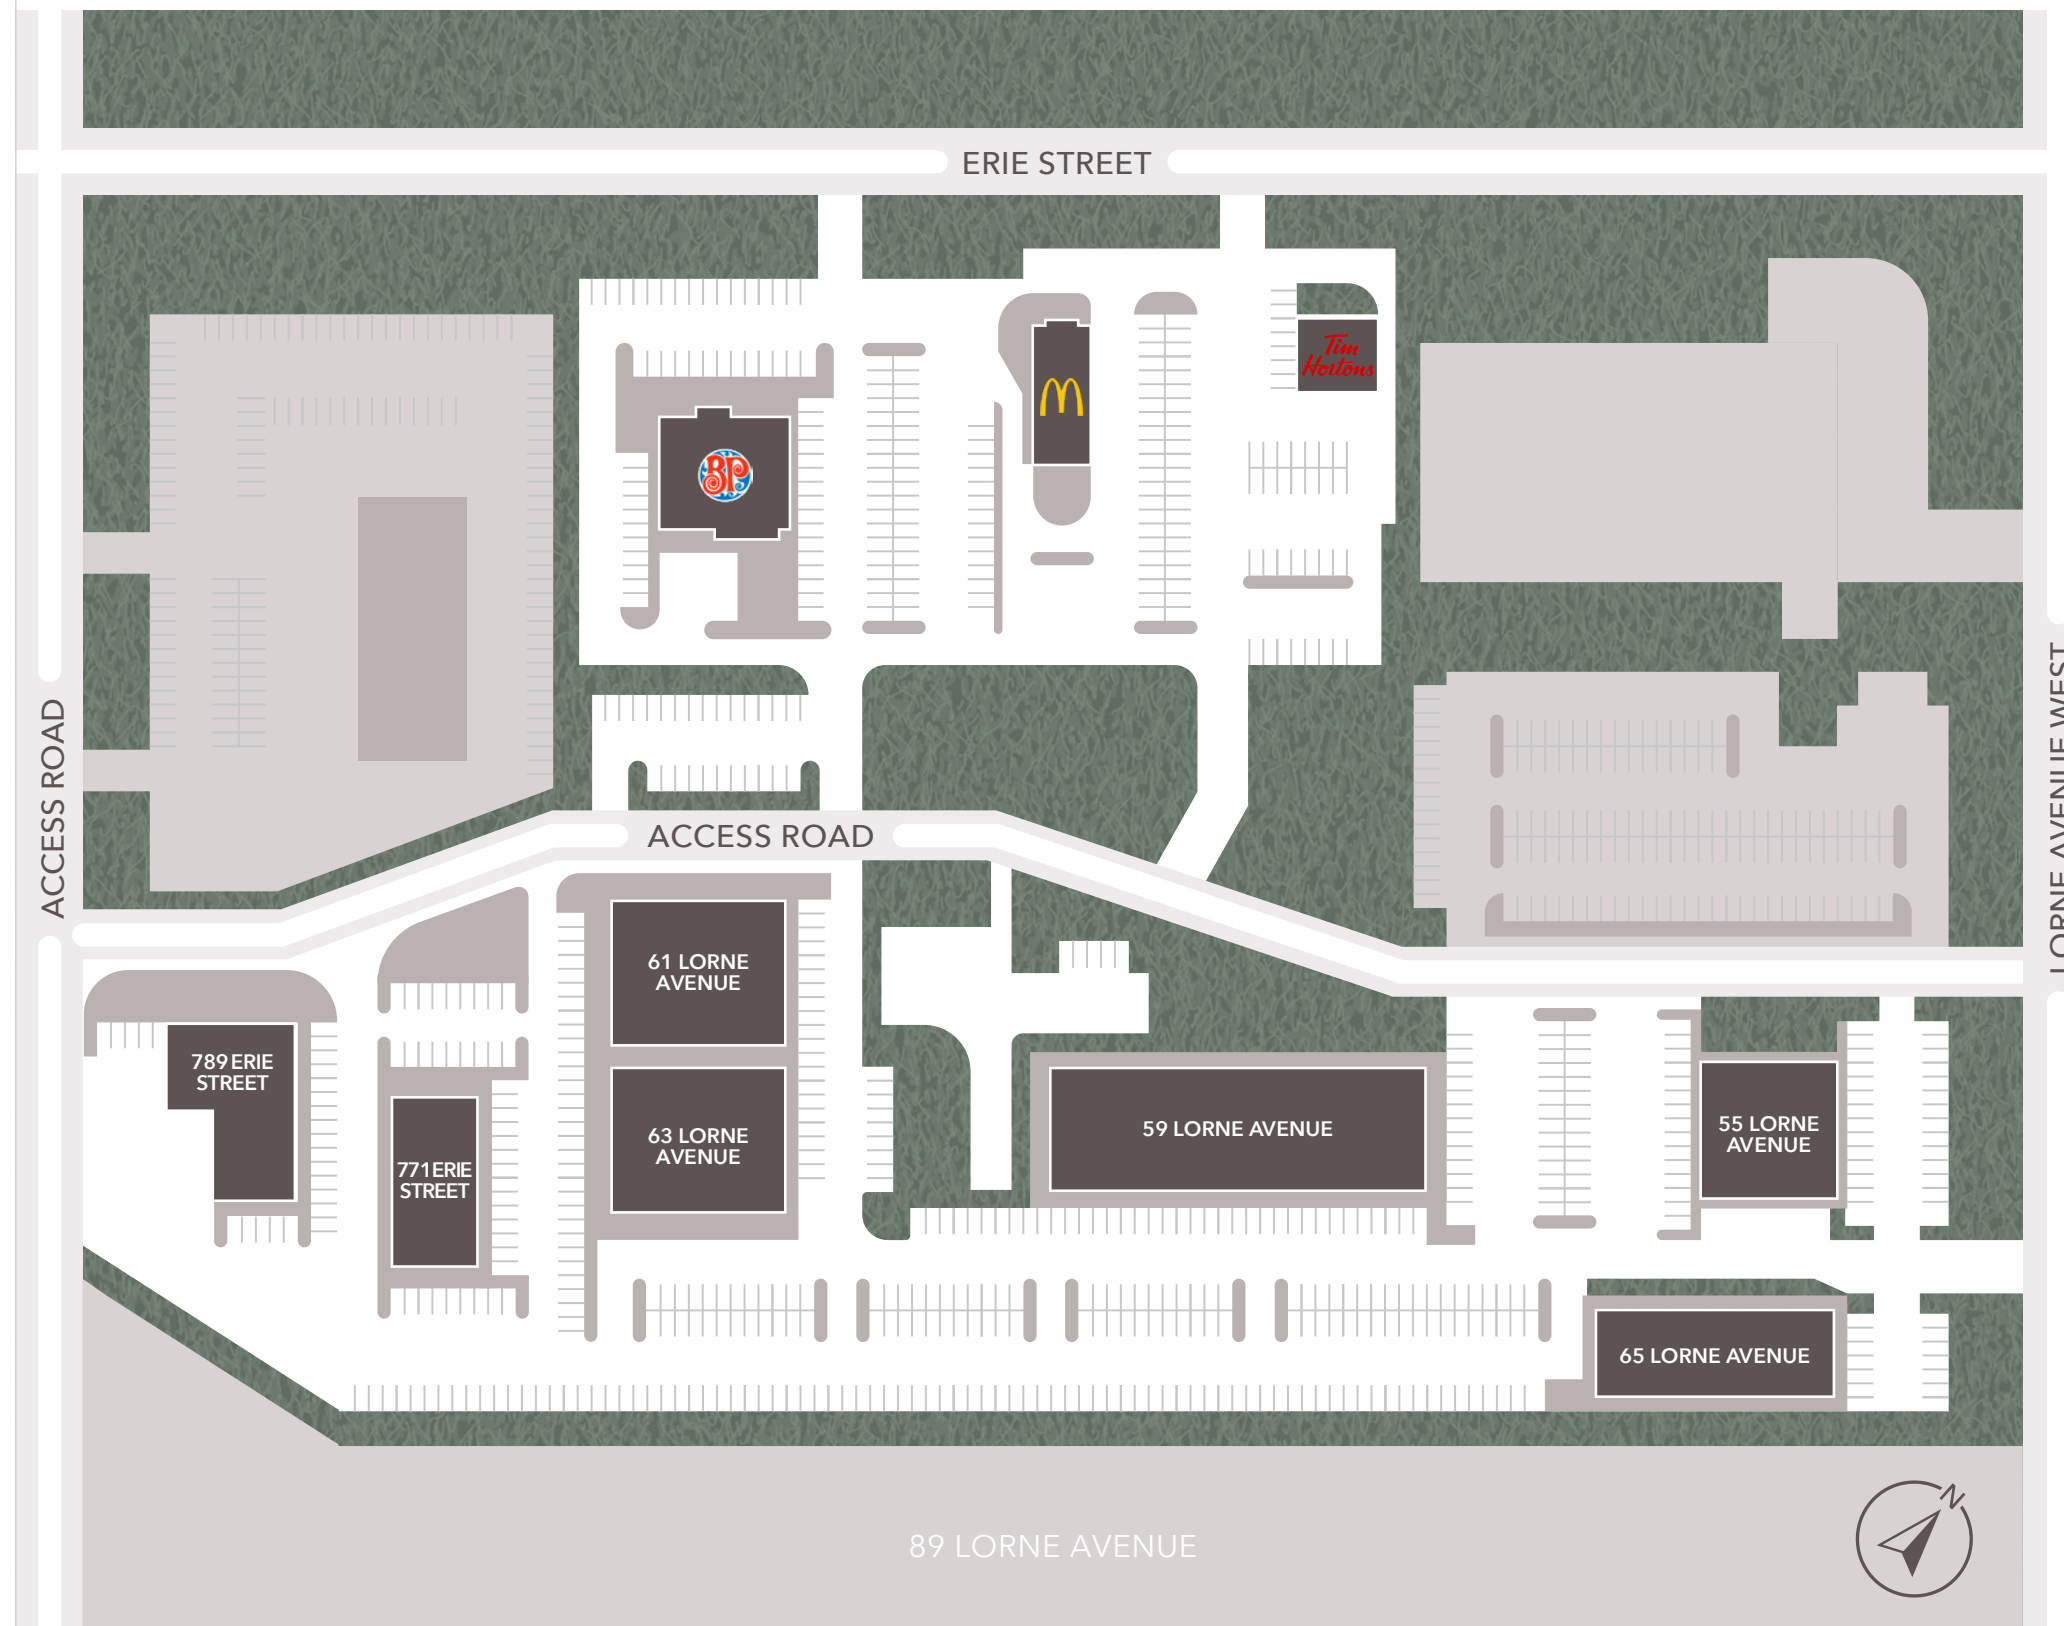

Erie Corporate Centre

Erie Street & Lorne Avenue, Stratford

- Over 90,000 sq. ft. of retail and office space located in lovely Stratford, Ontario
- 2.7 million people within a 45 minutes drive of the plaza
- Home to the University of Waterloo, Conestoga College, Sir Wilfrid Laurier, and University of Guelph

Site plan and floorplan are artist's concept only. Sizes and specifications can change without notice. E. & O.E.