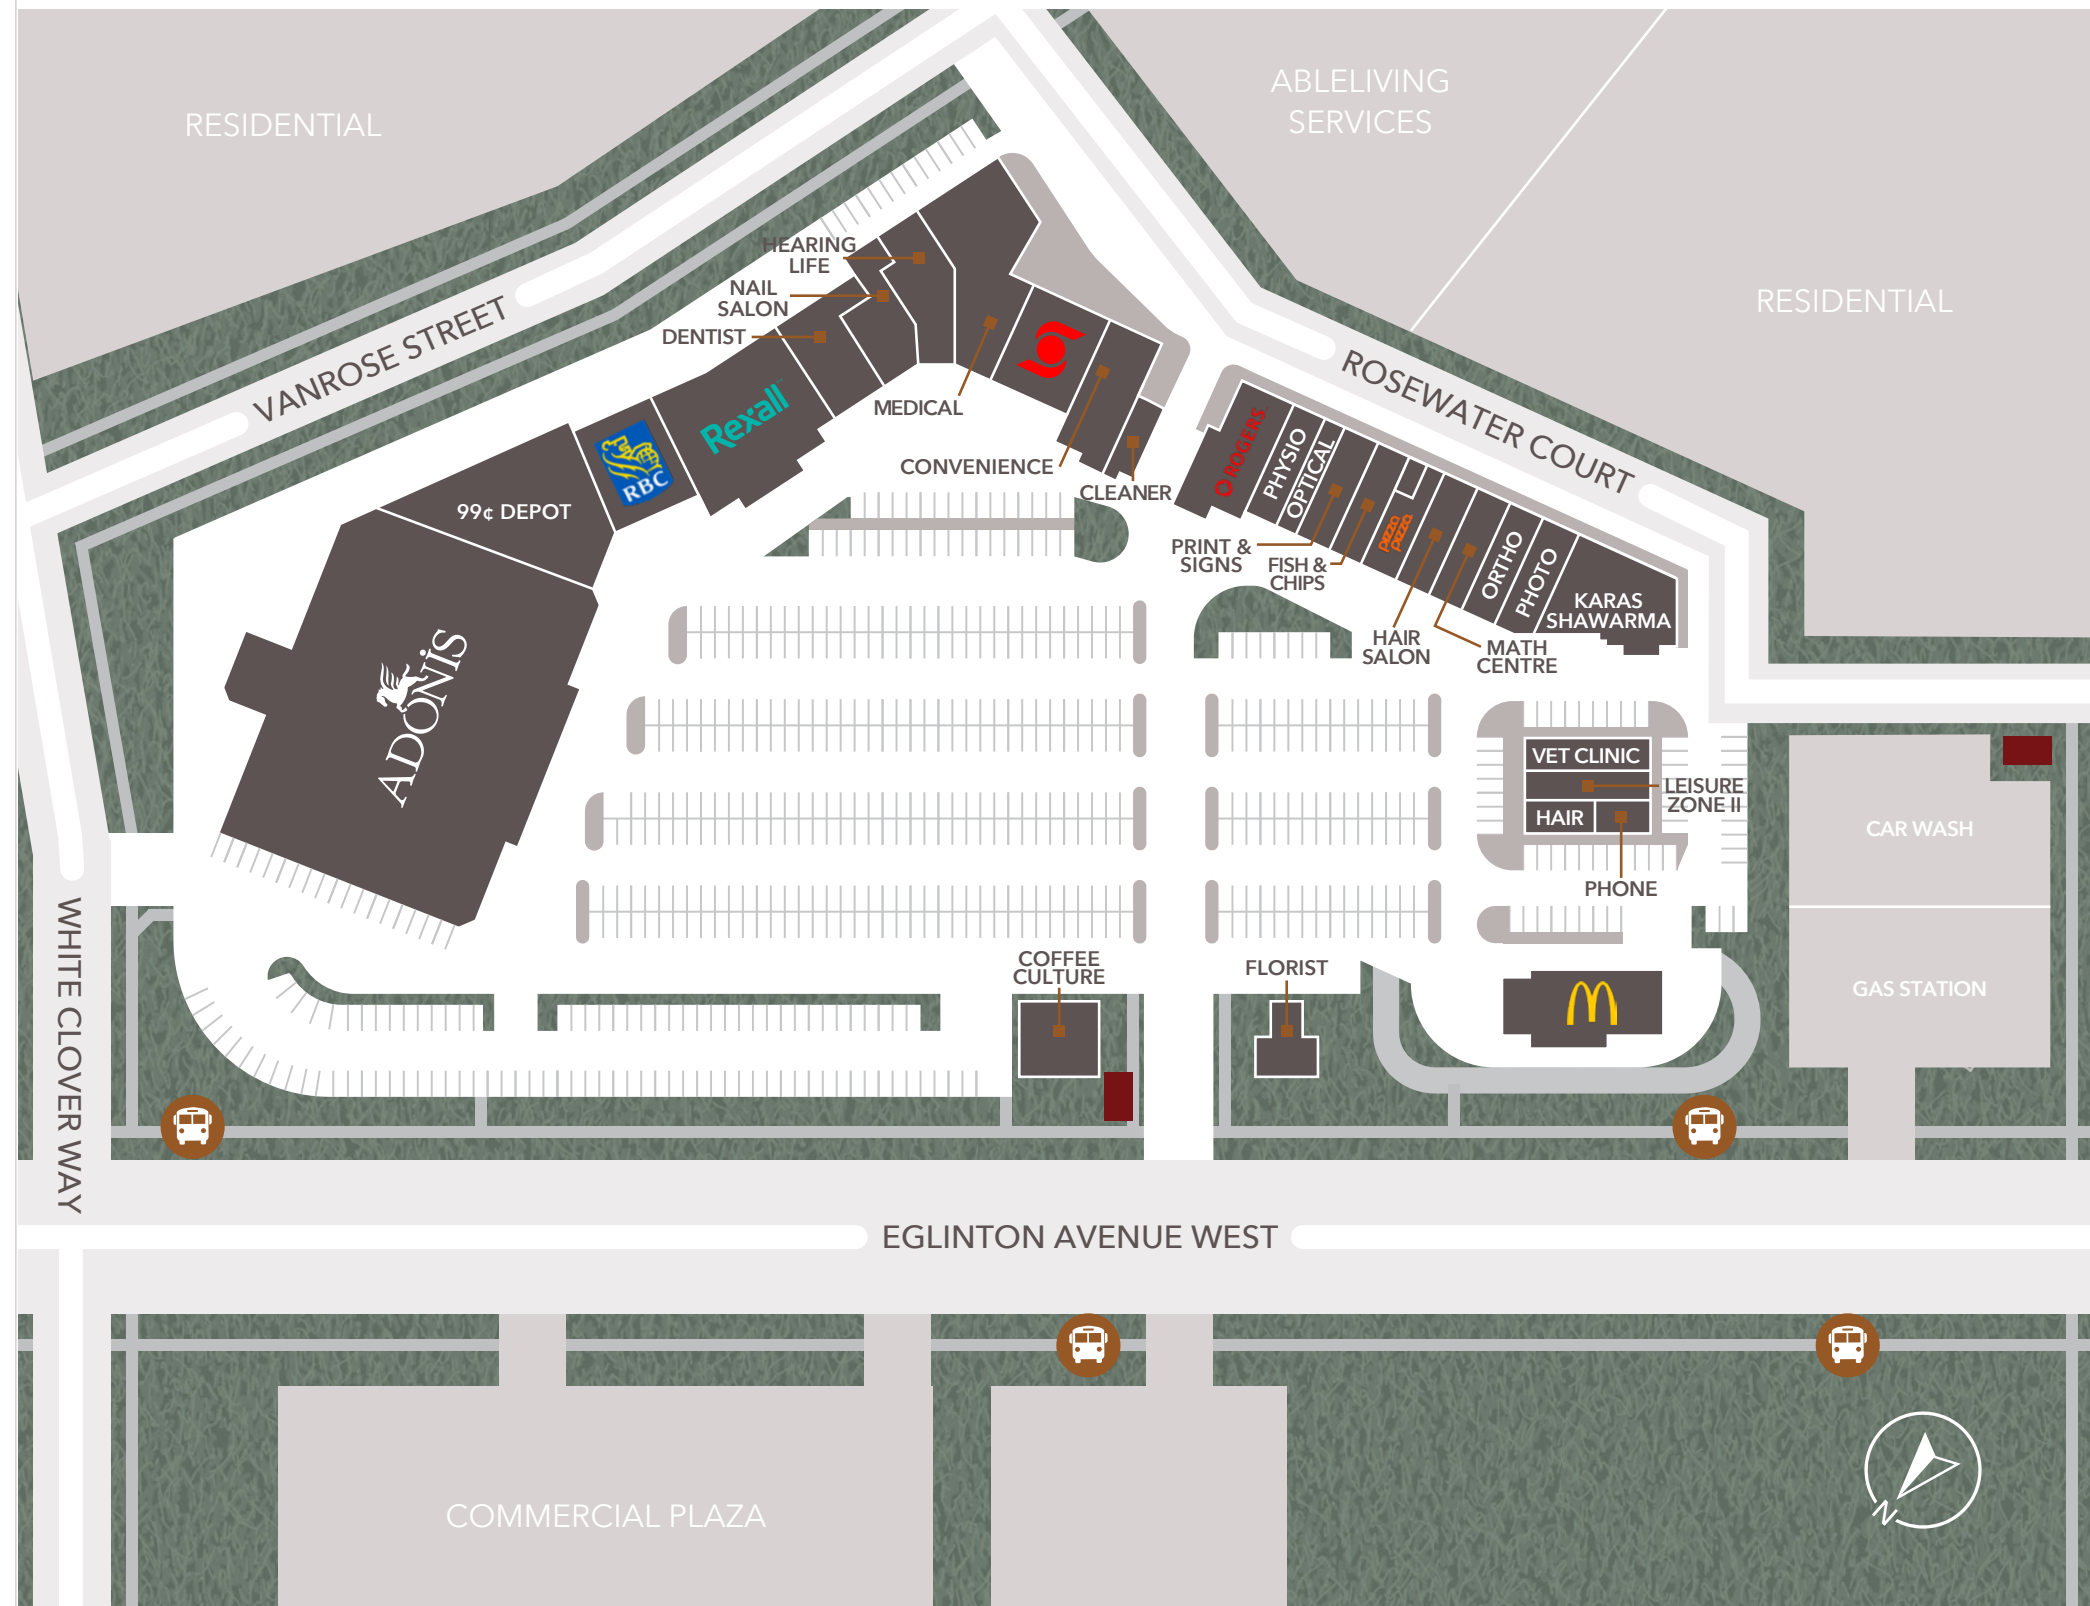

Roseborough Centre

📍 1220, 1230, 1240, 1250, 1252 & 1256
Eglinton Avenue West, Mississauga

- Neighbourhood retail plaza of over 111,000 sq. ft.
- Geographically centred in Mississauga
- Located across from the landmark Coptic Church

 Pylon
  Public Transit Stop
  Green Space

Site plan and floorplan are artist's concept only. Sizes and specifications can change without notice. E. & O.E.