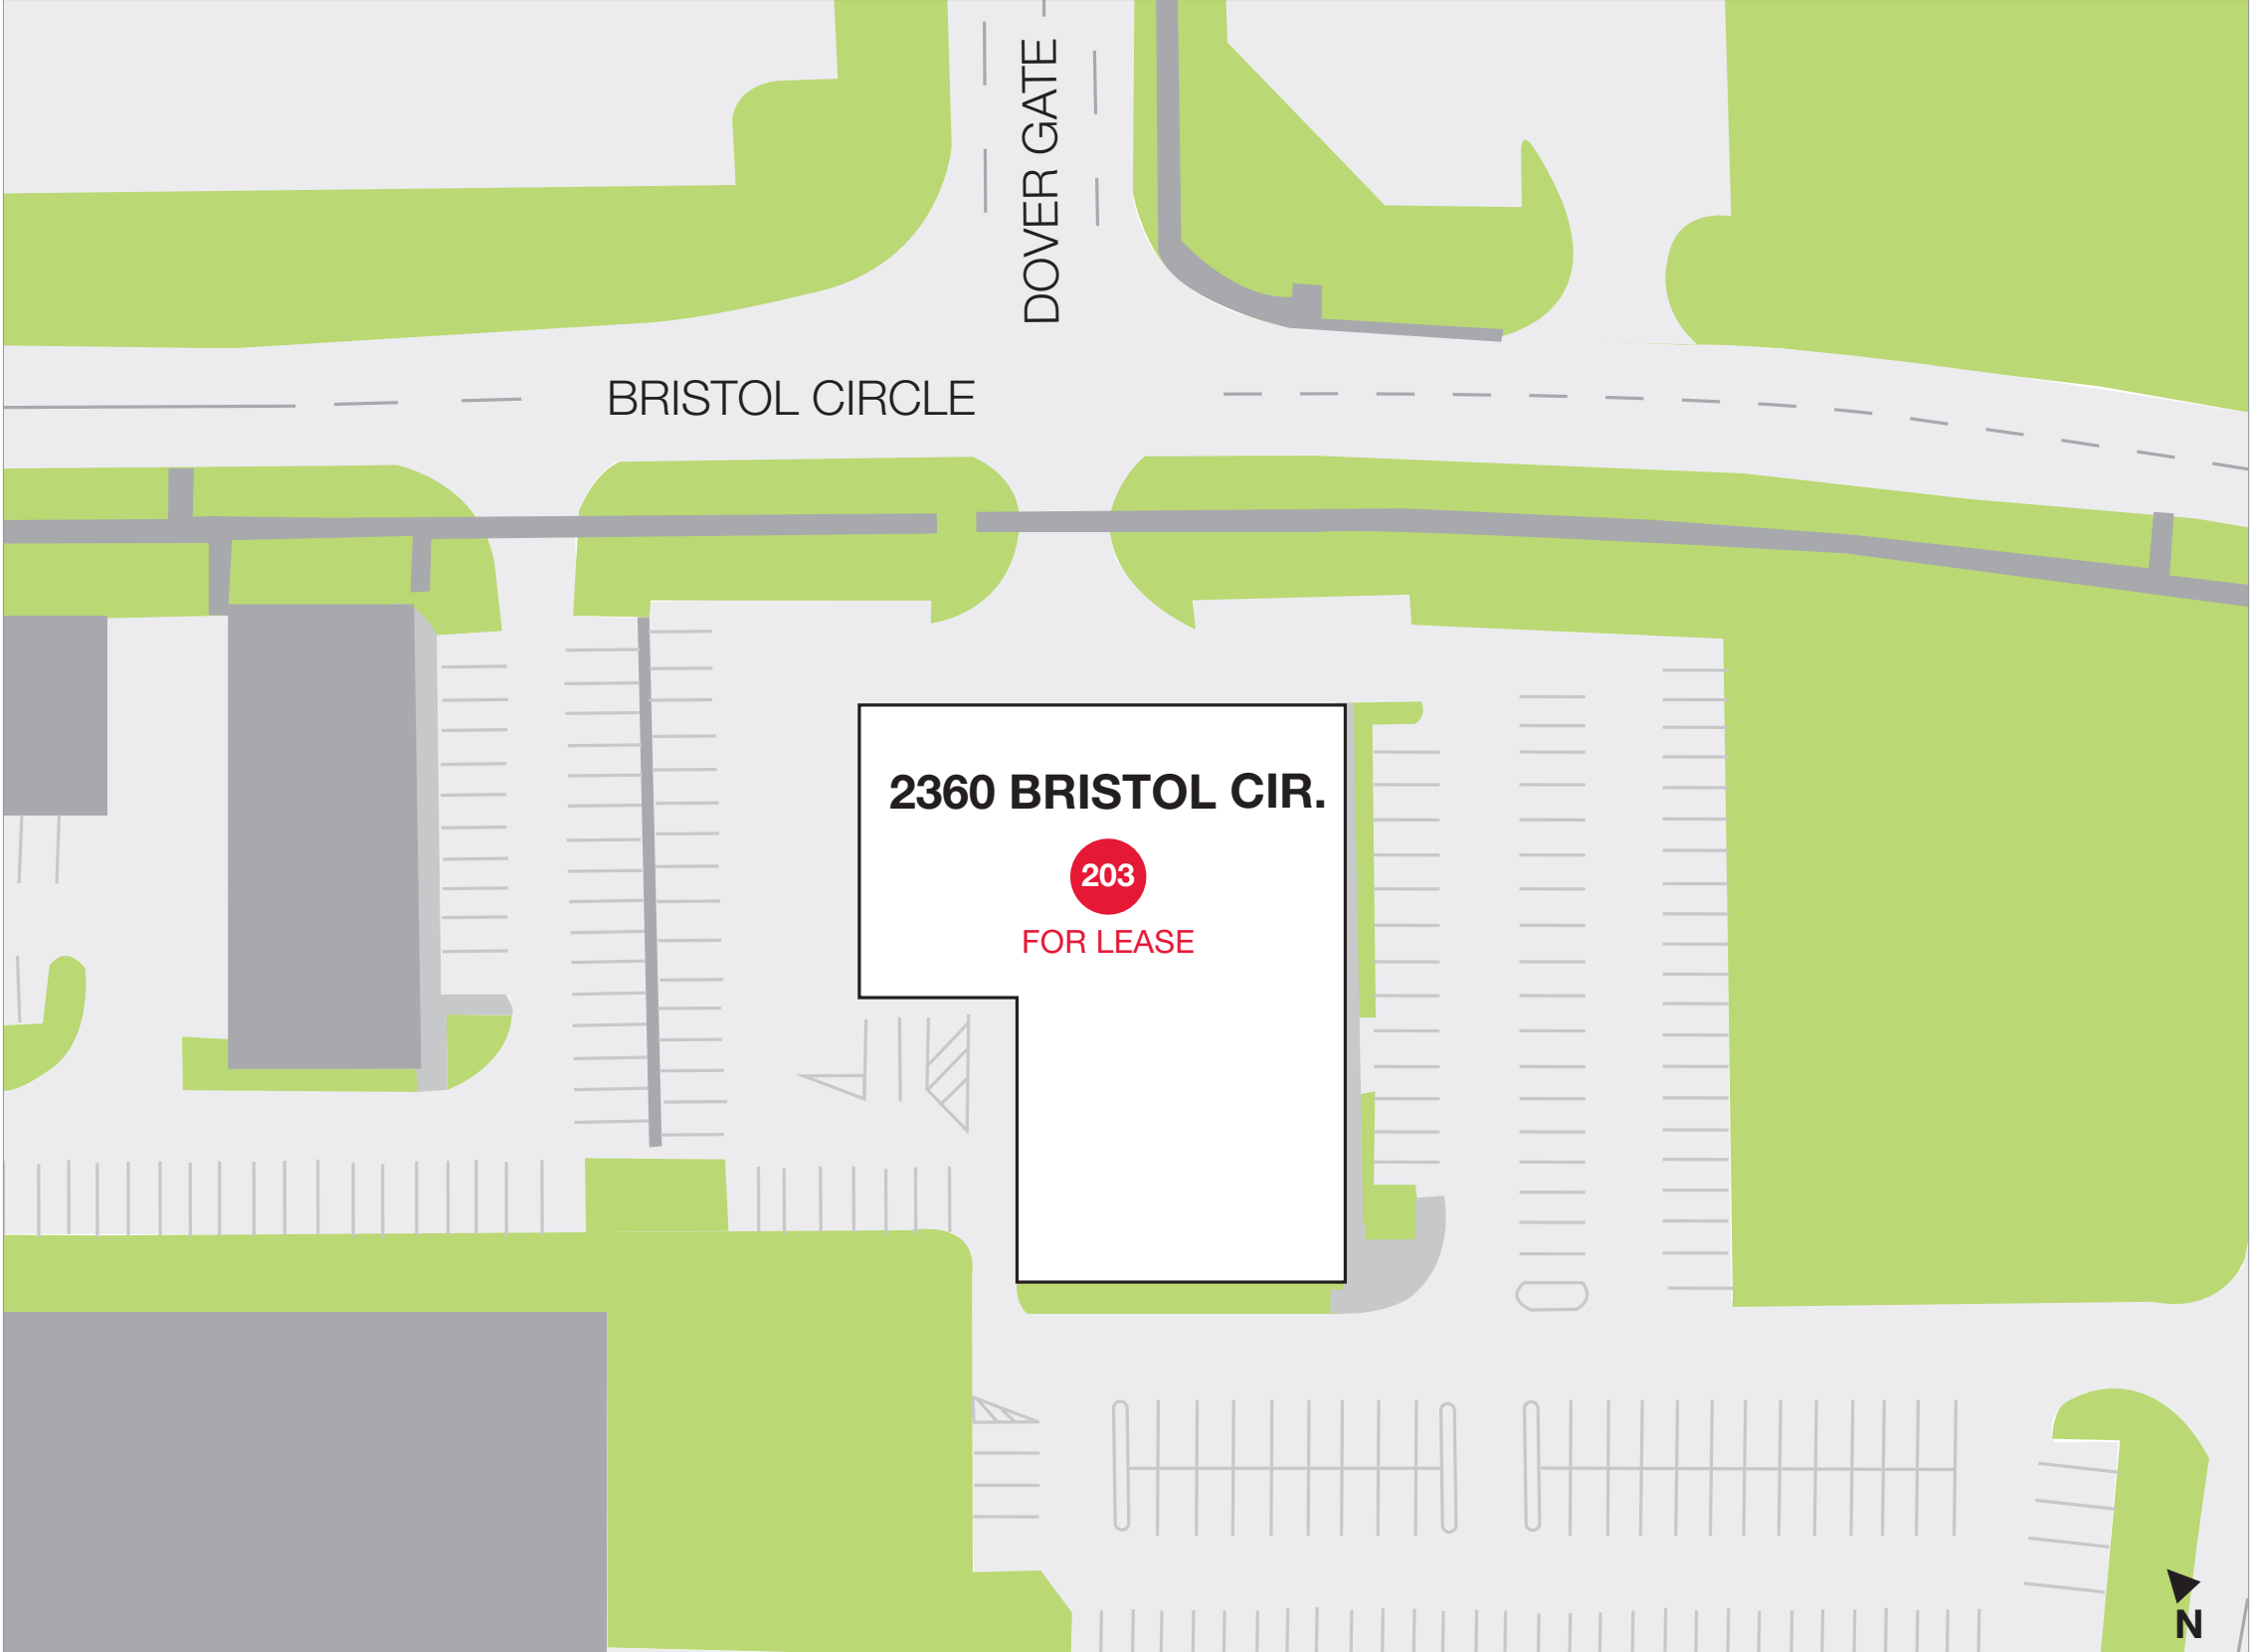

2360 Bristol Circle  
Oakville, ON L6H 6M5

**SITE PLAN**

**FOR LEASE:**  
**Unit 203: 8,460 sq.ft.**

Site plan is artist's concept only. Sizes and specifications subject to change without notice. E. & O.E.